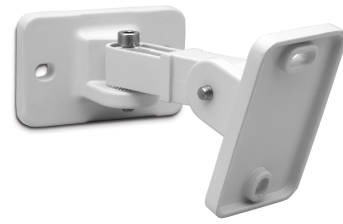

COLWBRA

Bracket for easy tilting and rotating
of COLW sound columns

COLWBRA is an adjustable bracket for the Aart column speakers (COLW41, COLW81 and COLW101). This item is available as a separate accessory, and allows easy tilting and turning of the column speakers.

Sprocket hinges make sure the speakers stay in the angle the installer positioned them in.

The sprockets are fastened with allen screws.

The brackets are made of die cast aluminum, and the allen screws are out of stainless steel. In combination with the aluminum of Apart's column series this is your 100% rust free solution for in- and outdoor use!

TECHNICAL SPECIFICATIONS

height in mm	82	width in mm	52
depth in mm	130	colour	white
Net weight product (kg)	0,25		

MORE PICTURES