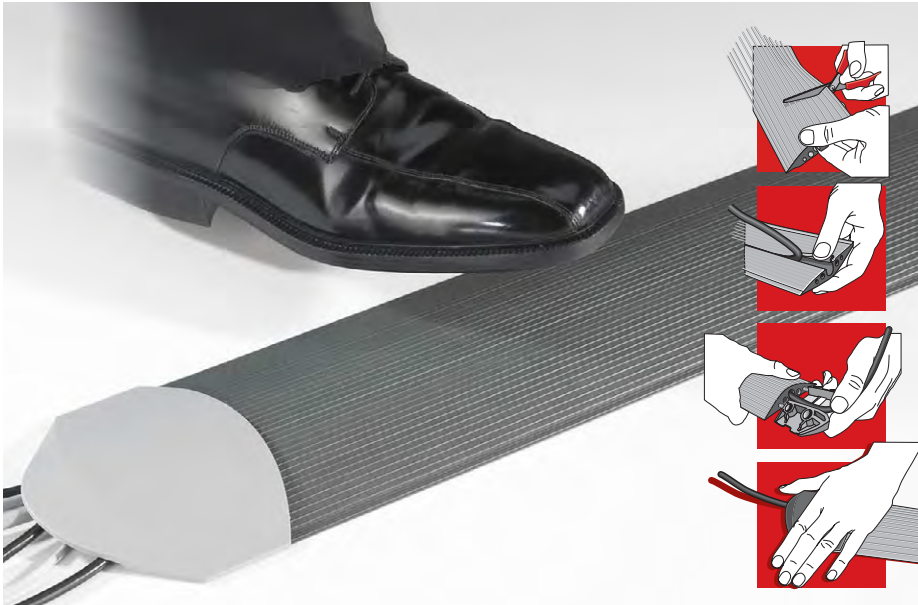

Soft Floor Cable Duct

Soft Cable Floor Duct is the natural choice for a quiet and elegant work environment. A unique, stable construction which lies securely without having to make holes in the floor.

Stable, flexible and comfortably soft

Large flexibility and easy installation for hidden cable drawing makes it ideal for both office and home environments. It is delivered complete with two endpieces which can be anchored to the floor when necessary. The floor cable duct can also be extended with additional extension pieces.

Accessories:
Extension pieces

Model Programme

Width	150 mm
Height	17 mm
Length	3000 mm
Colour, stock	Gray  /  Red - made to order
Capacity	9 cables in 5 tubes
Endpiece/Extension piece	Light grey 

Soft Cable Duct is available as stock according to the above table. Other colours, widths and lengths can be offered on request.

SPECIFICATIONS

Floor Cable Duct – the natural choice:

- Stable and flexible
- Comfortably soft and quiet
- Esthetically appealing
- Easy to install
- Can easily be extended using extension pieces.
- Delivered complete in a carton with two endpieces.