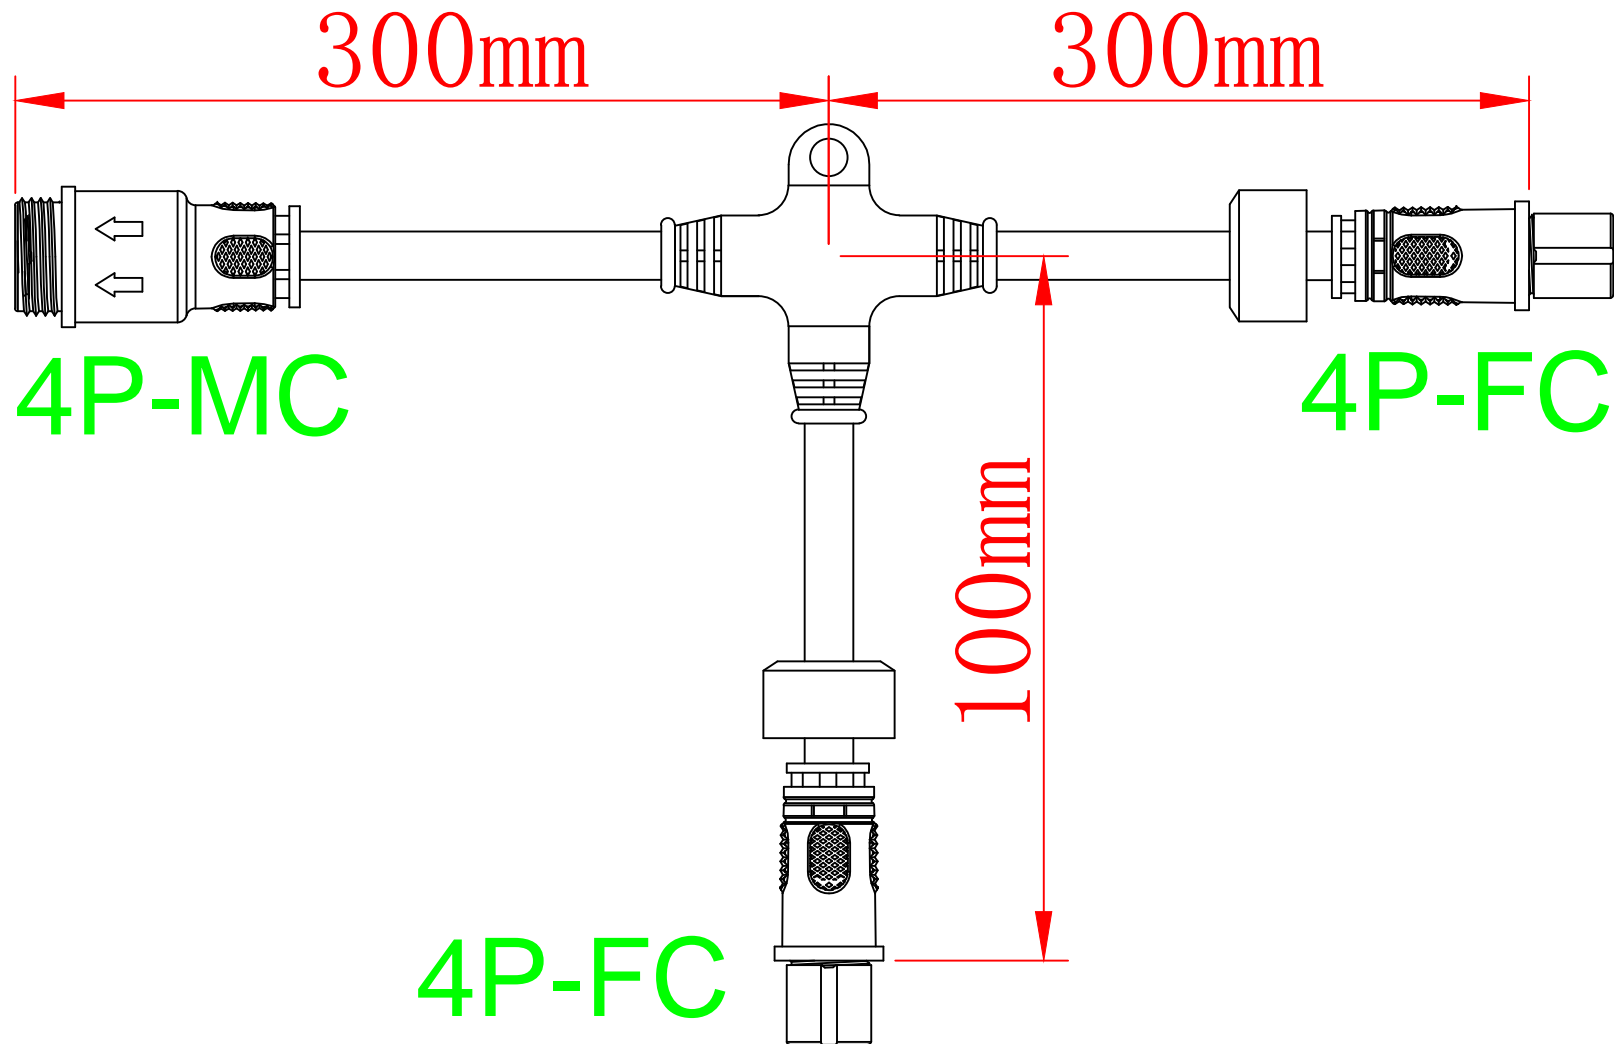

DMX Cable

1pcs

XLR5M

4Pin Female Connector (black)

T-split

X-split

Return End Cap (for signal return)

4Pin Male Connector (black)
(for signal return)

IP End Cap (for waterproof)

4Pin Male Connector (black)
(just for waterproof)