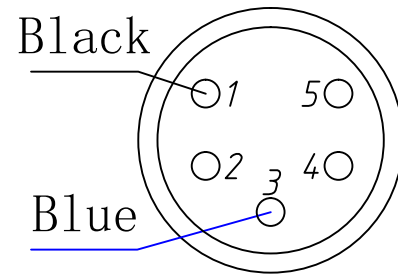

DMX Cable

1pcs

XLR5M

4Pin Female Connector (black)

T-split

X-split

Return End Cap (for signal return)

4Pin Male Connector (black)
(for signal return)

IP End Cap (for waterproof)

4Pin Male Connector (black)
(just for waterproof)