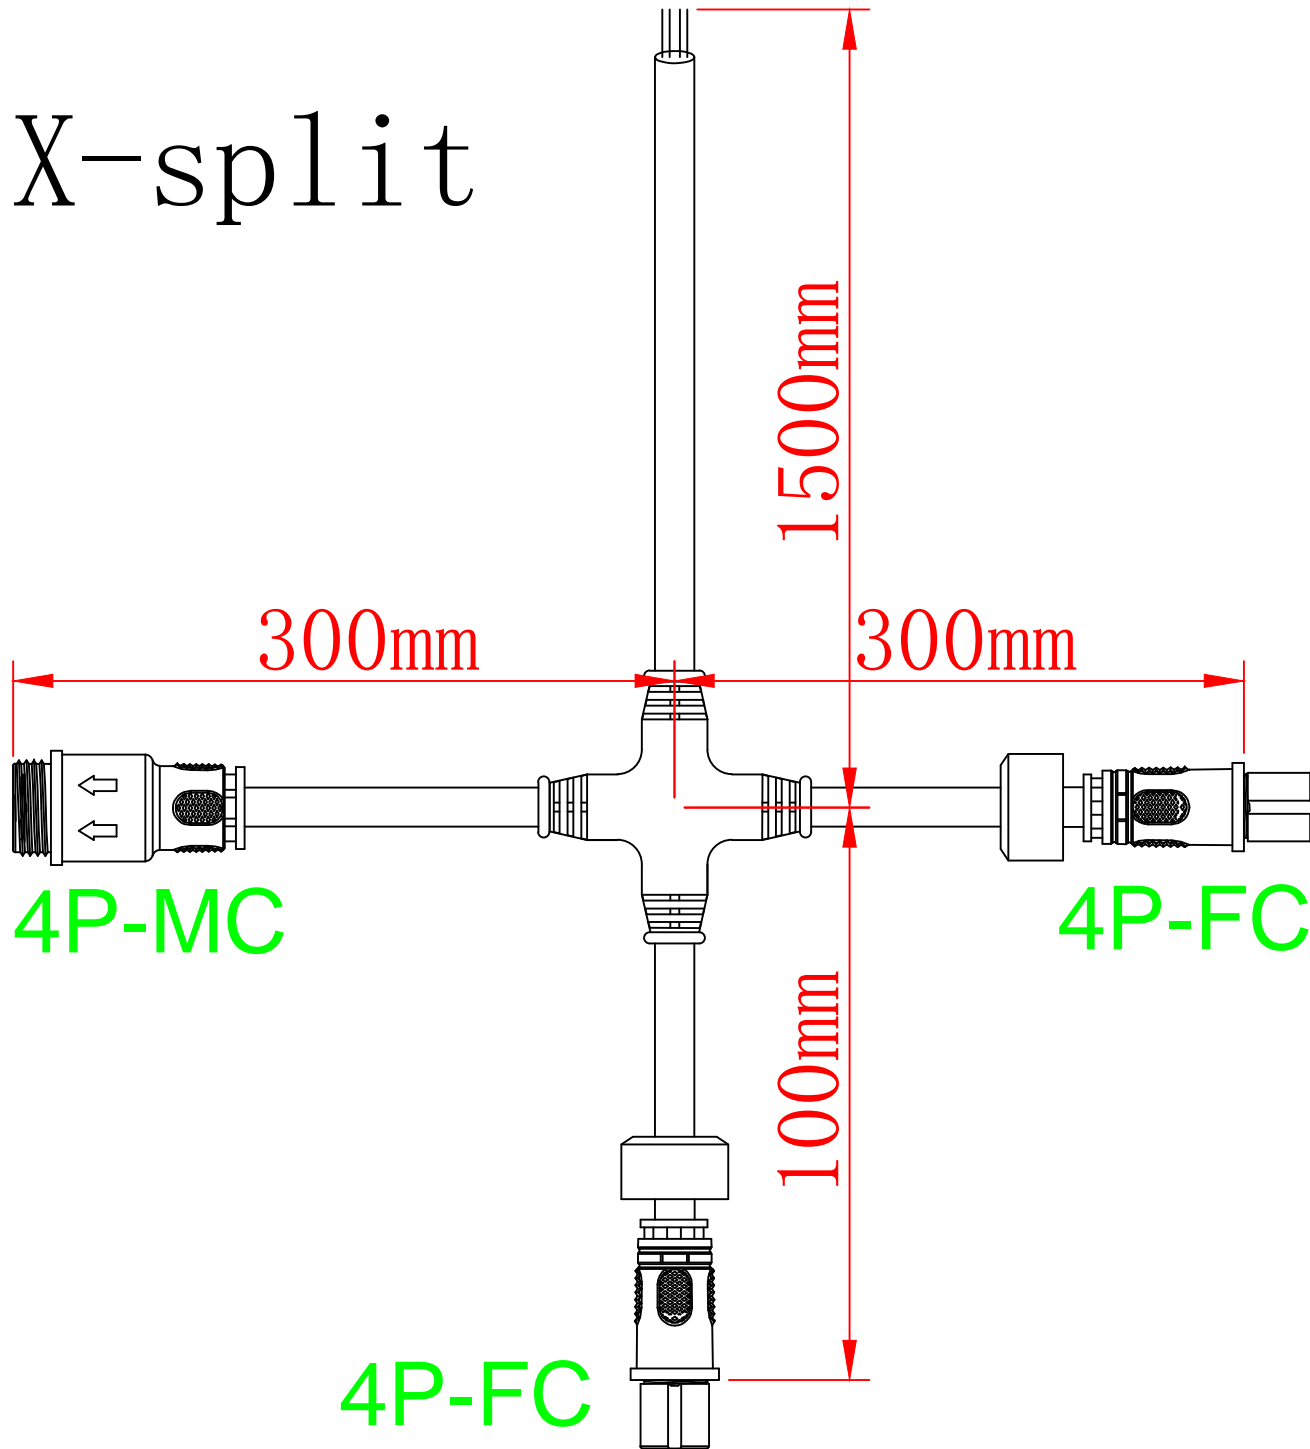

DMX Cable

1pcs

XLR5M

4Pin Female Connector (black)

T-split

X-split

Return End Cap (for signal return)

4Pin Male Connector (black)
(for signal return)

IP End Cap (for waterproof)

4Pin Male Connector (black)
(just for waterproof)