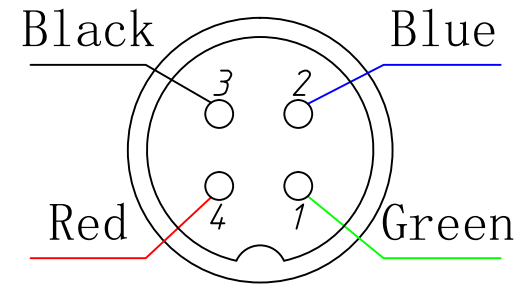

DMX Cable

1pcs

XLR5M

4Pin Female Connector (black)

T-split

X-split

Return End Cap (for signal return)

4Pin Male Connector (black)
(for signal return)

IP End Cap (for waterproof)

4Pin Male Connector (black)
(just for waterproof)