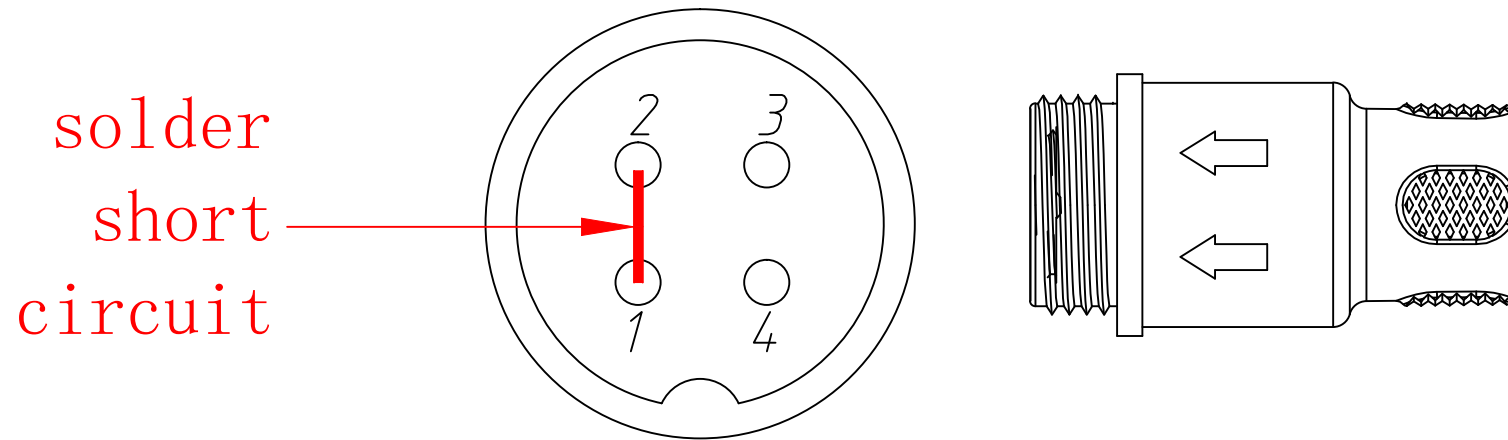

DMX Cable

1pcs

XLR5M

4Pin Female Connector (black)

T-split

X-split

Return End Cap (for signal return)

4Pin Male Connector (black)
(for signal return)

IP End Cap (for waterproof)

4Pin Male Connector (black)
(just for waterproof)