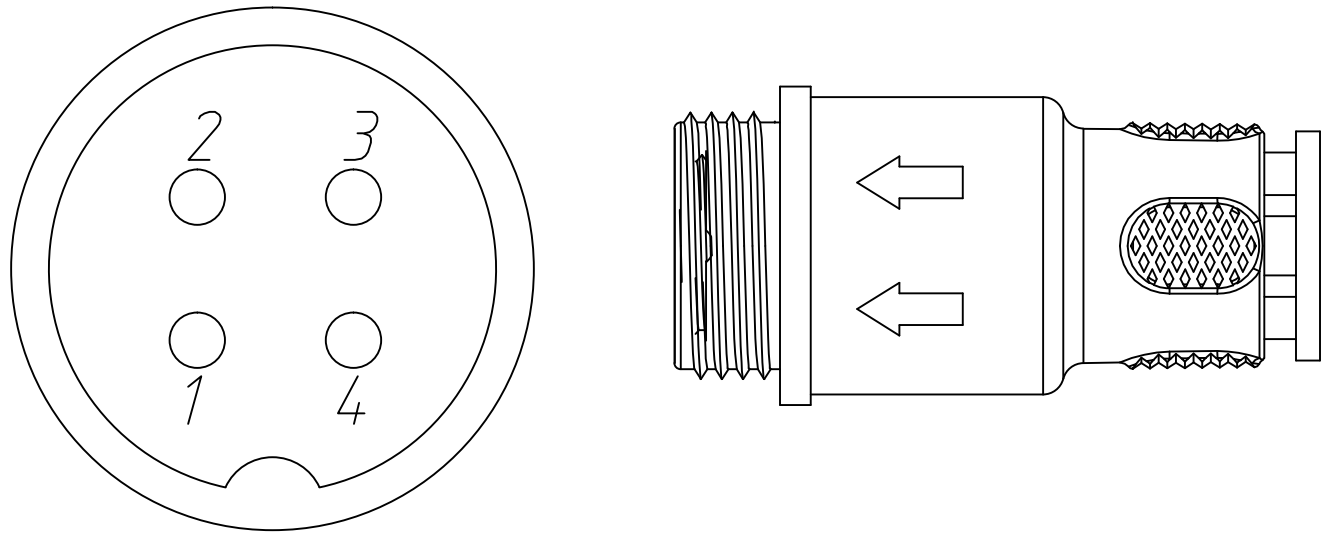

DMX Cable

1pcs

XLR5M

4Pin Female Connector (black)

T-split

X-split

Return End Cap (for signal return)

4Pin Male Connector (black)
(for signal return)

IP End Cap (for waterproof)

4Pin Male Connector (black)
(just for waterproof)