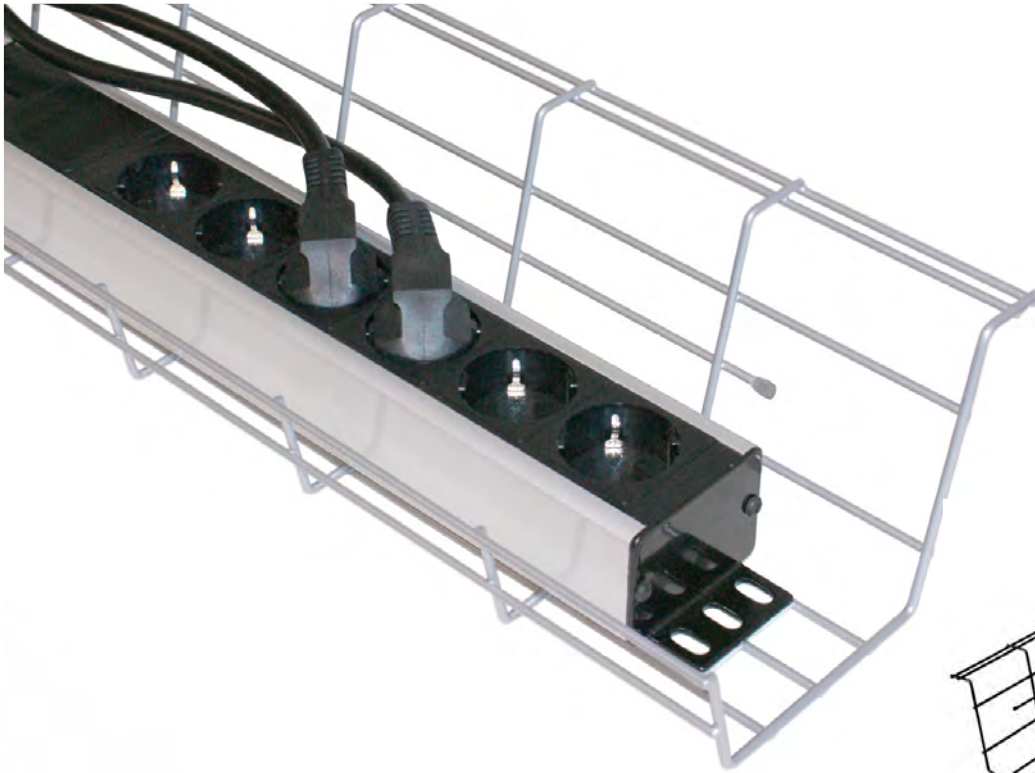

“Ränna” Cable Tray

Simple, firm & functional

With a cable tray and additional accessories, you create a pleasant working atmosphere. It reduces the typical boring cable bundles and other loose hanging connectors. As a bonus, the workplace becomes even easier to clean.

“Ränna” is designed for placementg under the desktop. Very simple to install with plenty of room for power strips. May also be cut to length for perfect fit. Preperad for ground connection.

“Ränna”

Available in black, silver and white version to suit the workplace.

SPECIFICATIONS

- Optimal cable management for mounting under the desktop.
- Prepared ground connection.
- Dimensions:
length 720 mm
width/depth 146 mm
height 101 mm
- Part no 429-4001 Silver
Part no 429-4002 Black
Part no 429-4004 White