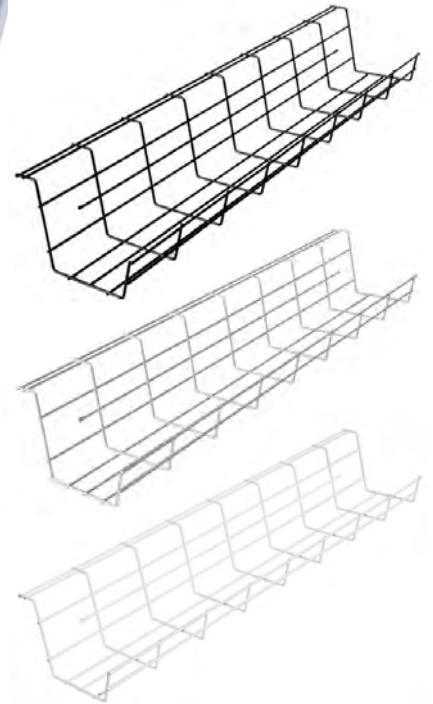

“Ränna” Cable Tray

Simple, firm & functional

With a cable tray and additional accessories, you create a pleasant working atmosphere. It reduces the typical boring cable bundles and other loose hanging connectors. As a bonus, the workplace becomes even easier to clean.

“Ränna” is designed for placementg under the desktop. Very simple to install with plenty of room for power strips. May also be cut to length for perfect fit. Preperad for ground connection.

“Ränna”

Available in black, silver and white version to suit the workplace.

SPECIFICATIONS

- Optimal cable management for mounting under the desktop.
- Prepared ground connection.
- Dimensions:
length 720 mm
width/depth 146 mm
height 101 mm
- Part no 429-4001 Silver
Part no 429-4002 Black
Part no 429-4004 White