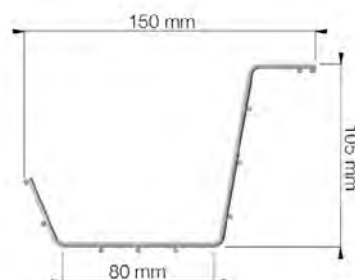

“Ränna” Cable Tray

Simple, firm & functional

With a cable tray and additional accessories, you create a pleasant working atmosphere. It reduces the typical boring cable bundles and other loose hanging connectors. As a bonus, the workplace becomes even easier to clean.

“Ränna” is designed for placementg under the desktop. Very simple to install with plenty of room for power strips. May also be cut to length for perfect fit. Preperad for ground connection.

“Ränna”

Available in black, silver and white version to suit the workplace.

SPECIFICATIONS

- Optimal cable management for mounting under the desktop.
- Prepared ground connection.
- Dimensions:
length 720 mm
width/depth 146 mm
height 101 mm
- Part no 429-4001 Silver
Part no 429-4002 Black
Part no 429-4004 White