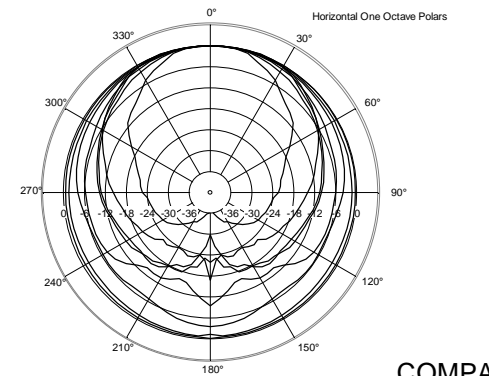

TECHNICAL SPECIFICATIONS

Acoustical specifications	Frequency Response (-10dB):	70 Hz ÷ 20000 Hz
	Max SPL @ 1m:	115 dB
	Horizontal coverage angle:	120°
	Vertical coverage angle:	80°
	Directivity index Q:	7
	System Sensitivity:	89 dB
Power section	Nominal Impedance (ohm):	8 ohm
	Power Handling:	80 W RMS
	Peak Power Handling:	320 W PEAK
	Recommended Amplifier:	160 W
	Crossover Frequencies:	2200 Hz
Transducers	Dome Tweeter:	1.3" neo, 1.0" v.c
	Nominal Impedance (ohm):	8 ohm
	Input Power Rating:	15 W AES, 30 W PROGRAM POWER
	Sensitivity:	92 dB, 1W @ 1m
	Woofers:	5.0", 1.2" v.c
	Nominal Impedance (ohm):	8 ohm
	Input Power Rating:	80 W AES, 160 W PROGRAM POWER
	Sensitivity:	89 dB, 1W @ 1m
Input/Output section	Input connectors:	Euroblock
	Output connectors:	Euroblock
Standard compliance	CE marking:	Yes
Physical specifications	Cabinet/Case Material:	Plywood
	Hardware:	4 x M6, 2 x M8
	Grille:	Steel with clothing
	Color:	Black
Size	Height:	303 mm / 11.93 inches
	Width:	172 mm / 6.77 inches
	Depth:	191 mm / 7.52 inches
	Weight:	4.5 kg / 9.92 lbs
Shipping informations	Package Height:	324 mm / 12.76 inches
	Package Width:	215 mm / 8.46 inches
	Package Depth:	196 mm / 7.72 inches
	Package Weight:	6 kg / 13.23 lbs

Horizontal 1/3 Octave Polars

Horizontal 1/3 Octave Polars

Horizontal 1/3 Octave Polars

Horizontal 1/3 Octave Polars

Horizontal One Octave Polars

ACCESSORIES

PANEL PNL IN-OUT SPEAKON

PART NUMBER **12399062**
EAN: