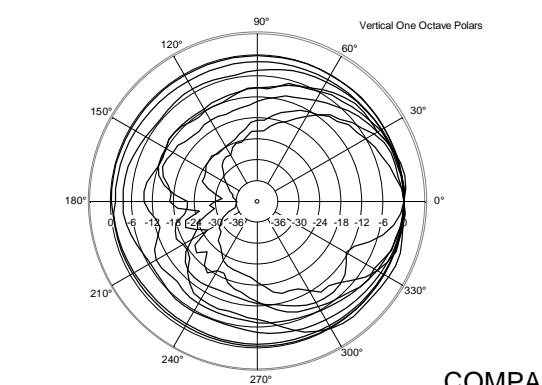

TECHNICAL SPECIFICATIONS

Acoustical specifications	Frequency Response (-10dB):	70 Hz ÷ 20000 Hz
	Max SPL @ 1m:	115 dB
	Horizontal coverage angle:	120°
	Vertical coverage angle:	80°
	Directivity index Q:	7
	System Sensitivity:	89 dB
Power section	Nominal Impedance (ohm):	8 ohm
	Power Handling:	80 W RMS
	Peak Power Handling:	320 W PEAK
	Recommended Amplifier:	160 W
	Crossover Frequencies:	2200 Hz
Transducers	Dome Tweeter:	1.3" neo, 1.0" v.c
	Nominal Impedance (ohm):	8 ohm
	Input Power Rating:	15 W AES, 30 W PROGRAM POWER
	Sensitivity:	92 dB, 1W @ 1m
	Woofers:	5.0", 1.2" v.c
	Nominal Impedance (ohm):	8 ohm
	Input Power Rating:	80 W AES, 160 W PROGRAM POWER
	Sensitivity:	89 dB, 1W @ 1m
Input/Output section	Input connectors:	Euroblock
	Output connectors:	Euroblock
Standard compliance	CE marking:	Yes
Physical specifications	Cabinet/Case Material:	Plywood
	Hardware:	4 x M6, 2 x M8
	Grille:	Steel with clothing
	Color:	Black
Size	Height:	303 mm / 11.93 inches
	Width:	172 mm / 6.77 inches
	Depth:	191 mm / 7.52 inches
	Weight:	4.5 kg / 9.92 lbs
Shipping informations	Package Height:	324 mm / 12.76 inches
	Package Width:	215 mm / 8.46 inches
	Package Depth:	196 mm / 7.72 inches
	Package Weight:	6 kg / 13.23 lbs

Horizontal 1/3 Octave Polars

Horizontal 1/3 Octave Polars

Horizontal 1/3 Octave Polars

Horizontal 1/3 Octave Polars

Horizontal One Octave Polars

ACCESSORIES

PANEL PNL IN-OUT SPEAKON

PART NUMBER **12399062**
EAN: