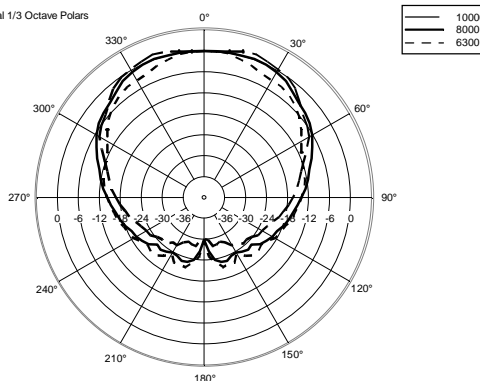

TECHNICAL SPECIFICATIONS

Acoustical specifications	Frequency Response (-10dB):	70 Hz ÷ 20000 Hz
	Max SPL @ 1m:	115 dB
	Horizontal coverage angle:	120°
	Vertical coverage angle:	80°
	Directivity index Q:	7
	System Sensitivity:	89 dB
Power section	Nominal Impedance (ohm):	8 ohm
	Power Handling:	80 W RMS
	Peak Power Handling:	320 W PEAK
	Recommended Amplifier:	160 W
	Crossover Frequencies:	2200 Hz
Transducers	Dome Tweeter:	1.3" neo, 1.0" v.c
	Nominal Impedance (ohm):	8 ohm
	Input Power Rating:	15 W AES, 30 W PROGRAM POWER
	Sensitivity:	92 dB, 1W @ 1m
	Woofers:	5.0", 1.2" v.c
	Nominal Impedance (ohm):	8 ohm
	Input Power Rating:	80 W AES, 160 W PROGRAM POWER
	Sensitivity:	89 dB, 1W @ 1m
Input/Output section	Input connectors:	Euroblock
	Output connectors:	Euroblock
Standard compliance	CE marking:	Yes
Physical specifications	Cabinet/Case Material:	Plywood
	Hardware:	4 x M6, 2 x M8
	Grille:	Steel with clothing
	Color:	Black
Size	Height:	303 mm / 11.93 inches
	Width:	172 mm / 6.77 inches
	Depth:	191 mm / 7.52 inches
	Weight:	4.5 kg / 9.92 lbs
Shipping informations	Package Height:	324 mm / 12.76 inches
	Package Width:	215 mm / 8.46 inches
	Package Depth:	196 mm / 7.72 inches
	Package Weight:	6 kg / 13.23 lbs

Horizontal 1/3 Octave Polars

Horizontal 1/3 Octave Polars

Horizontal 1/3 Octave Polars

Horizontal 1/3 Octave Polars

Horizontal One Octave Polars

ACCESSORIES

PANEL PNL IN-OUT SPEAKON

PART NUMBER **12399062**
EAN: