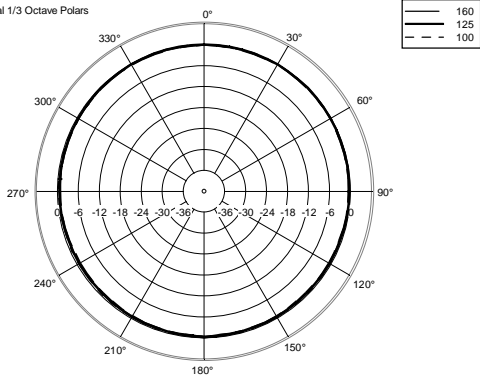

Horizontal 1/3 Octave Polars

Horizontal 1/3 Octave Polars