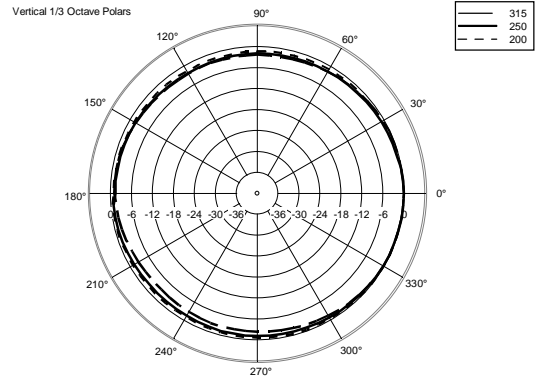

TECHNICAL SPECIFICATIONS

Acoustical specifications	Frequency Response (-10dB):	70 Hz ÷ 20000 Hz
	Max SPL @ 1m:	115 dB
	Horizontal coverage angle:	120°
	Vertical coverage angle:	80°
	Directivity index Q:	7
	System Sensitivity:	89 dB
Power section	Nominal Impedance (ohm):	8 ohm
	Power Handling:	80 W RMS
	Peak Power Handling:	320 W PEAK
	Recommended Amplifier:	160 W
	Crossover Frequencies:	2200 Hz
Transducers	Dome Tweeter:	1.3" neo, 1.0" v.c
	Nominal Impedance (ohm):	8 ohm
	Input Power Rating:	15 W AES, 30 W PROGRAM POWER
	Sensitivity:	92 dB, 1W @ 1m
	Woofers:	5.0", 1.2" v.c
	Nominal Impedance (ohm):	8 ohm
	Input Power Rating:	80 W AES, 160 W PROGRAM POWER
	Sensitivity:	89 dB, 1W @ 1m
Input/Output section	Input connectors:	Euroblock
	Output connectors:	Euroblock
Standard compliance	CE marking:	Yes
Physical specifications	Cabinet/Case Material:	Plywood
	Hardware:	4 x M6, 2 x M8
	Grille:	Steel with clothing
	Color:	Black
Size	Height:	303 mm / 11.93 inches
	Width:	172 mm / 6.77 inches
	Depth:	191 mm / 7.52 inches
	Weight:	4.5 kg / 9.92 lbs
Shipping informations	Package Height:	324 mm / 12.76 inches
	Package Width:	215 mm / 8.46 inches
	Package Depth:	196 mm / 7.72 inches
	Package Weight:	6 kg / 13.23 lbs

Horizontal 1/3 Octave Polars

Horizontal 1/3 Octave Polars

Horizontal 1/3 Octave Polars

Horizontal 1/3 Octave Polars

Horizontal One Octave Polars

ACCESSORIES

PANEL PNL IN-OUT SPEAKON

PART NUMBER **12399062**
EAN: