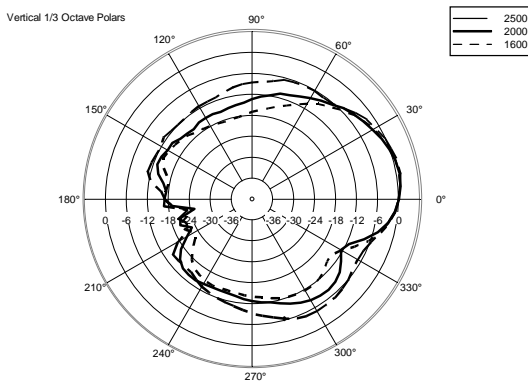

TECHNICAL SPECIFICATIONS

Acoustical specifications	Frequency Response (-10dB):	70 Hz ÷ 20000 Hz
	Max SPL @ 1m:	115 dB
	Horizontal coverage angle:	120°
	Vertical coverage angle:	80°
	Directivity index Q:	7
	System Sensitivity:	89 dB
Power section	Nominal Impedance (ohm):	8 ohm
	Power Handling:	80 W RMS
	Peak Power Handling:	320 W PEAK
	Recommended Amplifier:	160 W
	Crossover Frequencies:	2200 Hz
Transducers	Dome Tweeter:	1.3" neo, 1.0" v.c
	Nominal Impedance (ohm):	8 ohm
	Input Power Rating:	15 W AES, 30 W PROGRAM POWER
	Sensitivity:	92 dB, 1W @ 1m
	Woofers:	5.0", 1.2" v.c
	Nominal Impedance (ohm):	8 ohm
	Input Power Rating:	80 W AES, 160 W PROGRAM POWER
	Sensitivity:	89 dB, 1W @ 1m
Input/Output section	Input connectors:	Euroblock
	Output connectors:	Euroblock
Standard compliance	CE marking:	Yes
Physical specifications	Cabinet/Case Material:	Plywood
	Hardware:	4 x M6, 2 x M8
	Grille:	Steel with clothing
	Color:	Black
Size	Height:	303 mm / 11.93 inches
	Width:	172 mm / 6.77 inches
	Depth:	191 mm / 7.52 inches
	Weight:	4.5 kg / 9.92 lbs
Shipping informations	Package Height:	324 mm / 12.76 inches
	Package Width:	215 mm / 8.46 inches
	Package Depth:	196 mm / 7.72 inches
	Package Weight:	6 kg / 13.23 lbs

Horizontal 1/3 Octave Polars

Horizontal 1/3 Octave Polars

Horizontal 1/3 Octave Polars

Horizontal 1/3 Octave Polars

Horizontal One Octave Polars

ACCESSORIES

PANEL PNL IN-OUT SPEAKON

PART NUMBER **12399062**
EAN: