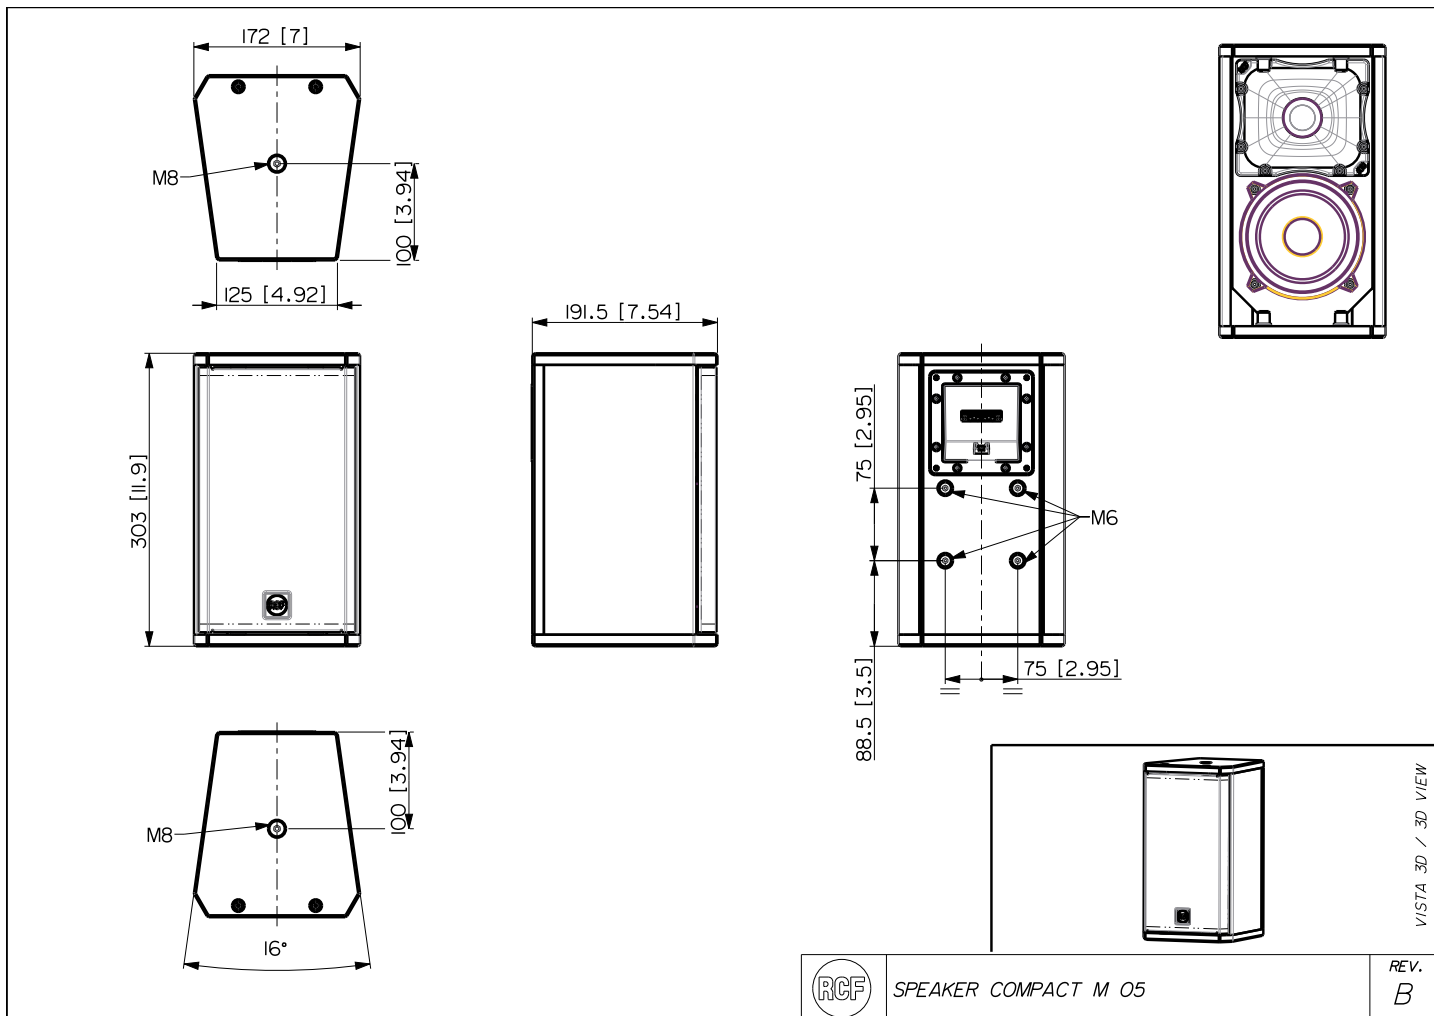

FEATURES

- 80 W AES power handling
- 115 dB max SPL
- 70 ÷ 20000 Hz frequency range
- 120° x 80° constant directivity coverage angle
- 1 x 5" high power woofer
- 1 x 1" voice coil neodymium dome tweeter
- High quality plywood cabinet
- Steel front grille with clothing
- Installation points available on rear, top and bottom panels
- 4 pole EUROBLOCK connector (audio input and parallel link output)

TECHNICAL SPECIFICATIONS

Acoustical specifications	Frequency Response (-10dB):	70 Hz ÷ 20000 Hz
	Max SPL @ 1m:	115 dB
	Horizontal coverage angle:	120°
	Vertical coverage angle:	80°
	Directivity index Q:	7
	System Sensitivity:	89 dB
Power section	Nominal Impedance (ohm):	8 ohm
	Power Handling:	80 W RMS
	Peak Power Handling:	320 W PEAK
	Recommended Amplifier:	160 W
	Crossover Frequencies:	2200 Hz
Transducers	Dome Tweeter:	1.3" neo, 1.0" v.c
	Nominal Impedance (ohm):	8 ohm
	Input Power Rating:	15 W AES, 30 W PROGRAM POWER
	Sensitivity:	92 dB, 1W @ 1m
	Woofers:	5.0", 1.2" v.c
	Nominal Impedance (ohm):	8 ohm
	Input Power Rating:	80 W AES, 160 W PROGRAM POWER
	Sensitivity:	89 dB, 1W @ 1m
Input/Output section	Input connectors:	Euroblock
	Output connectors:	Euroblock
Standard compliance	CE marking:	Yes
Physical specifications	Cabinet/Case Material:	Plywood
	Hardware:	4 x M6, 2 x M8
	Grille:	Steel with clothing
	Color:	Black
Size	Height:	303 mm / 11.93 inches
	Width:	172 mm / 6.77 inches
	Depth:	191 mm / 7.52 inches
	Weight:	4.5 kg / 9.92 lbs
Shipping informations	Package Height:	324 mm / 12.76 inches
	Package Width:	215 mm / 8.46 inches
	Package Depth:	196 mm / 7.72 inches
	Package Weight:	6 kg / 13.23 lbs

PART NUMBER

- **13000581**
COMPACT M 05
Black
EAN 8024530017774

SPEAKER COMPACT M 05

REV.
B

VISTA 3D / 3D VIEW

Horizontal 1/3 Octave Polars

Horizontal 1/3 Octave Polars

Horizontal 1/3 Octave Polars