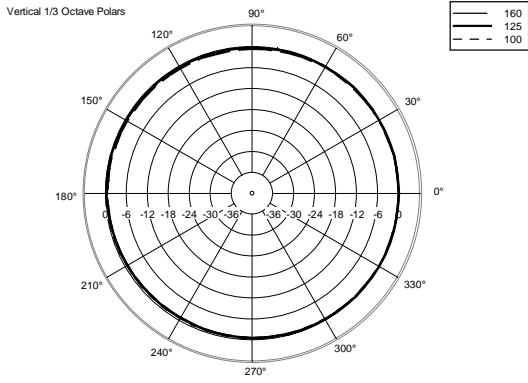

TECHNICAL SPECIFICATIONS

Acoustical specifications	Frequency Response (-10dB):	70 Hz ÷ 20000 Hz
	Max SPL @ 1m:	115 dB
	Horizontal coverage angle:	120°
	Vertical coverage angle:	80°
	Directivity index Q:	7
	System Sensitivity:	89 dB
Power section	Nominal Impedance (ohm):	8 ohm
	Power Handling:	80 W RMS
	Peak Power Handling:	320 W PEAK
	Recommended Amplifier:	160 W
	Crossover Frequencies:	2200 Hz
Transducers	Dome Tweeter:	1.3" neo, 1.0" v.c
	Nominal Impedance (ohm):	8 ohm
	Input Power Rating:	15 W AES, 30 W PROGRAM POWER
	Sensitivity:	92 dB, 1W @ 1m
	Woofers:	5.0", 1.2" v.c
	Nominal Impedance (ohm):	8 ohm
	Input Power Rating:	80 W AES, 160 W PROGRAM POWER
	Sensitivity:	89 dB, 1W @ 1m
Input/Output section	Input connectors:	Euroblock
	Output connectors:	Euroblock
Standard compliance	CE marking:	Yes
Physical specifications	Cabinet/Case Material:	Plywood
	Hardware:	4 x M6, 2 x M8
	Grille:	Steel with clothing
	Color:	Black
Size	Height:	303 mm / 11.93 inches
	Width:	172 mm / 6.77 inches
	Depth:	191 mm / 7.52 inches
	Weight:	4.5 kg / 9.92 lbs
Shipping informations	Package Height:	324 mm / 12.76 inches
	Package Width:	215 mm / 8.46 inches
	Package Depth:	196 mm / 7.72 inches
	Package Weight:	6 kg / 13.23 lbs

Horizontal 1/3 Octave Polars

Horizontal 1/3 Octave Polars

Horizontal 1/3 Octave Polars

Horizontal 1/3 Octave Polars

Horizontal One Octave Polars

ACCESSORIES

PANEL PNL IN-OUT SPEAKON

PART NUMBER **12399062**
EAN: