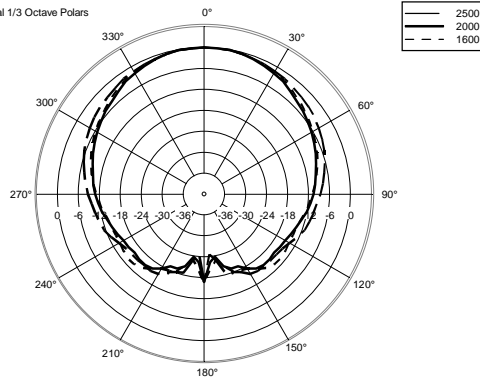

TECHNICAL SPECIFICATIONS

Acoustical specifications	Frequency Response (-10dB):	70 Hz ÷ 20000 Hz
	Max SPL @ 1m:	115 dB
	Horizontal coverage angle:	120°
	Vertical coverage angle:	80°
	Directivity index Q:	7
	System Sensitivity:	89 dB
Power section	Nominal Impedance (ohm):	8 ohm
	Power Handling:	80 W RMS
	Peak Power Handling:	320 W PEAK
	Recommended Amplifier:	160 W
	Crossover Frequencies:	2200 Hz
Transducers	Dome Tweeter:	1.3" neo, 1.0" v.c
	Nominal Impedance (ohm):	8 ohm
	Input Power Rating:	15 W AES, 30 W PROGRAM POWER
	Sensitivity:	92 dB, 1W @ 1m
	Woofers:	5.0", 1.2" v.c
	Nominal Impedance (ohm):	8 ohm
	Input Power Rating:	80 W AES, 160 W PROGRAM POWER
	Sensitivity:	89 dB, 1W @ 1m
Input/Output section	Input connectors:	Euroblock
	Output connectors:	Euroblock
Standard compliance	CE marking:	Yes
Physical specifications	Cabinet/Case Material:	Plywood
	Hardware:	4 x M6, 2 x M8
	Grille:	Steel with clothing
	Color:	Black
Size	Height:	303 mm / 11.93 inches
	Width:	172 mm / 6.77 inches
	Depth:	191 mm / 7.52 inches
	Weight:	4.5 kg / 9.92 lbs
Shipping informations	Package Height:	324 mm / 12.76 inches
	Package Width:	215 mm / 8.46 inches
	Package Depth:	196 mm / 7.72 inches
	Package Weight:	6 kg / 13.23 lbs

PART NUMBER

- **13000581**
COMPACT M 05
Black
EAN 8024530017774

SPEAKER COMPACT M 05

REV.
B

VISTA 3D / 3D VIEW

Horizontal 1/3 Octave Polars

Horizontal 1/3 Octave Polars

Horizontal 1/3 Octave Polars

Horizontal 1/3 Octave Polars

Horizontal 1/3 Octave Polars

Horizontal 1/3 Octave Polars

Horizontal 1/3 Octave Polars

Horizontal One Octave Polars

ACCESSORIES

PANEL PNL IN-OUT SPEAKON

PART NUMBER **12399062**
EAN: