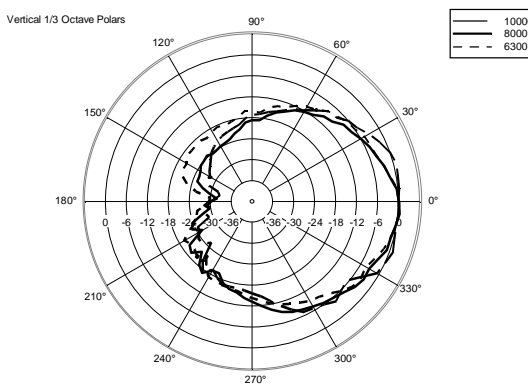

TECHNICAL SPECIFICATIONS

Acoustical specifications	Frequency Response (-10dB):	70 Hz ÷ 20000 Hz
	Max SPL @ 1m:	115 dB
	Horizontal coverage angle:	120°
	Vertical coverage angle:	80°
	Directivity index Q:	7
	System Sensitivity:	89 dB
Power section	Nominal Impedance (ohm):	8 ohm
	Power Handling:	80 W RMS
	Peak Power Handling:	320 W PEAK
	Recommended Amplifier:	160 W
	Crossover Frequencies:	2200 Hz
Transducers	Dome Tweeter:	1.3" neo, 1.0" v.c
	Nominal Impedance (ohm):	8 ohm
	Input Power Rating:	15 W AES, 30 W PROGRAM POWER
	Sensitivity:	92 dB, 1W @ 1m
	Woofers:	5.0", 1.2" v.c
	Nominal Impedance (ohm):	8 ohm
	Input Power Rating:	80 W AES, 160 W PROGRAM POWER
	Sensitivity:	89 dB, 1W @ 1m
Input/Output section	Input connectors:	Euroblock
	Output connectors:	Euroblock
Standard compliance	CE marking:	Yes
Physical specifications	Cabinet/Case Material:	Plywood
	Hardware:	4 x M6, 2 x M8
	Grille:	Steel with clothing
	Color:	Black
Size	Height:	303 mm / 11.93 inches
	Width:	172 mm / 6.77 inches
	Depth:	191 mm / 7.52 inches
	Weight:	4.5 kg / 9.92 lbs
Shipping informations	Package Height:	324 mm / 12.76 inches
	Package Width:	215 mm / 8.46 inches
	Package Depth:	196 mm / 7.72 inches
	Package Weight:	6 kg / 13.23 lbs

Horizontal 1/3 Octave Polars

Horizontal 1/3 Octave Polars

Horizontal 1/3 Octave Polars

Horizontal 1/3 Octave Polars

Horizontal One Octave Polars

ACCESSORIES

PANEL PNL IN-OUT SPEAKON

PART NUMBER **12399062**
EAN: