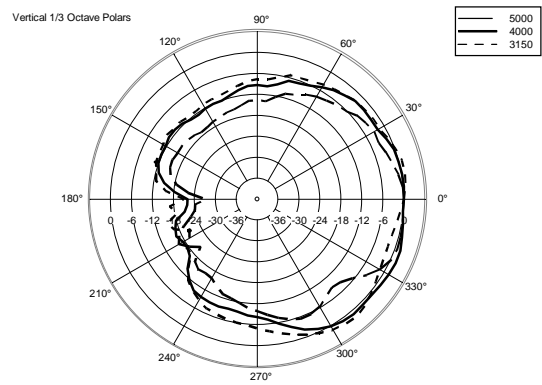

TECHNICAL SPECIFICATIONS

Acoustical specifications	Frequency Response (-10dB):	70 Hz ÷ 20000 Hz
	Max SPL @ 1m:	115 dB
	Horizontal coverage angle:	120°
	Vertical coverage angle:	80°
	Directivity index Q:	7
	System Sensitivity:	89 dB
Power section	Nominal Impedance (ohm):	8 ohm
	Power Handling:	80 W RMS
	Peak Power Handling:	320 W PEAK
	Recommended Amplifier:	160 W
	Crossover Frequencies:	2200 Hz
Transducers	Dome Tweeter:	1.3" neo, 1.0" v.c
	Nominal Impedance (ohm):	8 ohm
	Input Power Rating:	15 W AES, 30 W PROGRAM POWER
	Sensitivity:	92 dB, 1W @ 1m
	Woofers:	5.0", 1.2" v.c
	Nominal Impedance (ohm):	8 ohm
	Input Power Rating:	80 W AES, 160 W PROGRAM POWER
	Sensitivity:	89 dB, 1W @ 1m
Input/Output section	Input connectors:	Euroblock
	Output connectors:	Euroblock
Standard compliance	CE marking:	Yes
Physical specifications	Cabinet/Case Material:	Plywood
	Hardware:	4 x M6, 2 x M8
	Grille:	Steel with clothing
	Color:	Black
Size	Height:	303 mm / 11.93 inches
	Width:	172 mm / 6.77 inches
	Depth:	191 mm / 7.52 inches
	Weight:	4.5 kg / 9.92 lbs
Shipping informations	Package Height:	324 mm / 12.76 inches
	Package Width:	215 mm / 8.46 inches
	Package Depth:	196 mm / 7.72 inches
	Package Weight:	6 kg / 13.23 lbs

Horizontal 1/3 Octave Polars

Horizontal 1/3 Octave Polars

Horizontal 1/3 Octave Polars

Horizontal 1/3 Octave Polars

Horizontal One Octave Polars

ACCESSORIES

PANEL PNL IN-OUT SPEAKON

PART NUMBER **12399062**
EAN: