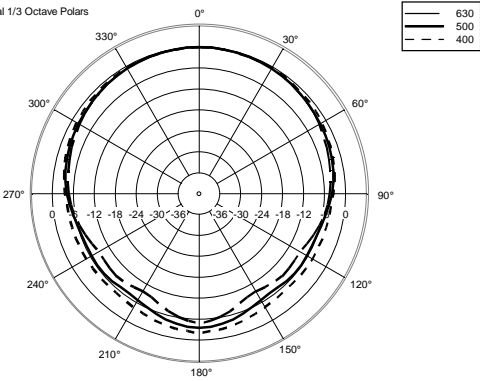

TECHNICAL SPECIFICATIONS

Acoustical specifications	Frequency Response (-10dB):	70 Hz ÷ 20000 Hz
	Max SPL @ 1m:	115 dB
	Horizontal coverage angle:	120°
	Vertical coverage angle:	80°
	Directivity index Q:	7
	System Sensitivity:	89 dB
Power section	Nominal Impedance (ohm):	8 ohm
	Power Handling:	80 W RMS
	Peak Power Handling:	320 W PEAK
	Recommended Amplifier:	160 W
	Crossover Frequencies:	2200 Hz
Transducers	Dome Tweeter:	1.3" neo, 1.0" v.c
	Nominal Impedance (ohm):	8 ohm
	Input Power Rating:	15 W AES, 30 W PROGRAM POWER
	Sensitivity:	92 dB, 1W @ 1m
	Woofers:	5.0", 1.2" v.c
	Nominal Impedance (ohm):	8 ohm
	Input Power Rating:	80 W AES, 160 W PROGRAM POWER
	Sensitivity:	89 dB, 1W @ 1m
Input/Output section	Input connectors:	Euroblock
	Output connectors:	Euroblock
Standard compliance	CE marking:	Yes
Physical specifications	Cabinet/Case Material:	Plywood
	Hardware:	4 x M6, 2 x M8
	Grille:	Steel with clothing
	Color:	Black
Size	Height:	303 mm / 11.93 inches
	Width:	172 mm / 6.77 inches
	Depth:	191 mm / 7.52 inches
	Weight:	4.5 kg / 9.92 lbs
Shipping informations	Package Height:	324 mm / 12.76 inches
	Package Width:	215 mm / 8.46 inches
	Package Depth:	196 mm / 7.72 inches
	Package Weight:	6 kg / 13.23 lbs

PART NUMBER

- **13000581**
COMPACT M 05
Black
EAN 8024530017774

SPEAKER COMPACT M 05

REV.
B

VISTA 3D / 3D VIEW

Horizontal 1/3 Octave Polars

Horizontal 1/3 Octave Polars

Horizontal 1/3 Octave Polars

Horizontal 1/3 Octave Polars

Horizontal 1/3 Octave Polars

Horizontal 1/3 Octave Polars

Horizontal 1/3 Octave Polars

Horizontal One Octave Polars

ACCESSORIES

PANEL PNL IN-OUT SPEAKON

PART NUMBER **12399062**
EAN: