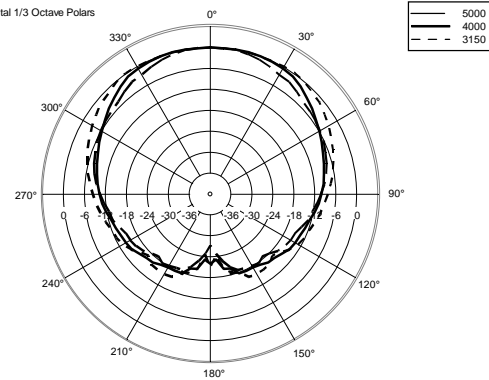

TECHNICAL SPECIFICATIONS

Acoustical specifications	Frequency Response (-10dB):	70 Hz ÷ 20000 Hz
	Max SPL @ 1m:	115 dB
	Horizontal coverage angle:	120°
	Vertical coverage angle:	80°
	Directivity index Q:	7
	System Sensitivity:	89 dB
Power section	Nominal Impedance (ohm):	8 ohm
	Power Handling:	80 W RMS
	Peak Power Handling:	320 W PEAK
	Recommended Amplifier:	160 W
	Crossover Frequencies:	2200 Hz
Transducers	Dome Tweeter:	1.3" neo, 1.0" v.c
	Nominal Impedance (ohm):	8 ohm
	Input Power Rating:	15 W AES, 30 W PROGRAM POWER
	Sensitivity:	92 dB, 1W @ 1m
	Woofers:	5.0", 1.2" v.c
	Nominal Impedance (ohm):	8 ohm
	Input Power Rating:	80 W AES, 160 W PROGRAM POWER
	Sensitivity:	89 dB, 1W @ 1m
Input/Output section	Input connectors:	Euroblock
	Output connectors:	Euroblock
Standard compliance	CE marking:	Yes
Physical specifications	Cabinet/Case Material:	Plywood
	Hardware:	4 x M6, 2 x M8
	Grille:	Steel with clothing
	Color:	Black
Size	Height:	303 mm / 11.93 inches
	Width:	172 mm / 6.77 inches
	Depth:	191 mm / 7.52 inches
	Weight:	4.5 kg / 9.92 lbs
Shipping informations	Package Height:	324 mm / 12.76 inches
	Package Width:	215 mm / 8.46 inches
	Package Depth:	196 mm / 7.72 inches
	Package Weight:	6 kg / 13.23 lbs

PART NUMBER

- **13000581**
COMPACT M 05
Black
EAN 8024530017774

SPEAKER COMPACT M 05

REV.
B

VISTA 3D / 3D VIEW

Horizontal 1/3 Octave Polars

Horizontal 1/3 Octave Polars

Horizontal 1/3 Octave Polars

Horizontal 1/3 Octave Polars

Horizontal 1/3 Octave Polars

Horizontal 1/3 Octave Polars

Horizontal 1/3 Octave Polars

Horizontal One Octave Polars

ACCESSORIES

PANEL PNL IN-OUT SPEAKON

PART NUMBER **12399062**
EAN: