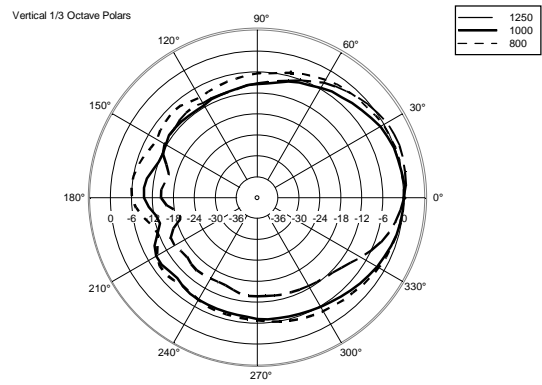

TECHNICAL SPECIFICATIONS

Acoustical specifications	Frequency Response (-10dB):	70 Hz ÷ 20000 Hz
	Max SPL @ 1m:	115 dB
	Horizontal coverage angle:	120°
	Vertical coverage angle:	80°
	Directivity index Q:	7
	System Sensitivity:	89 dB
Power section	Nominal Impedance (ohm):	8 ohm
	Power Handling:	80 W RMS
	Peak Power Handling:	320 W PEAK
	Recommended Amplifier:	160 W
	Crossover Frequencies:	2200 Hz
Transducers	Dome Tweeter:	1.3" neo, 1.0" v.c
	Nominal Impedance (ohm):	8 ohm
	Input Power Rating:	15 W AES, 30 W PROGRAM POWER
	Sensitivity:	92 dB, 1W @ 1m
	Woofers:	5.0", 1.2" v.c
	Nominal Impedance (ohm):	8 ohm
	Input Power Rating:	80 W AES, 160 W PROGRAM POWER
	Sensitivity:	89 dB, 1W @ 1m
Input/Output section	Input connectors:	Euroblock
	Output connectors:	Euroblock
Standard compliance	CE marking:	Yes
Physical specifications	Cabinet/Case Material:	Plywood
	Hardware:	4 x M6, 2 x M8
	Grille:	Steel with clothing
	Color:	Black
Size	Height:	303 mm / 11.93 inches
	Width:	172 mm / 6.77 inches
	Depth:	191 mm / 7.52 inches
	Weight:	4.5 kg / 9.92 lbs
Shipping informations	Package Height:	324 mm / 12.76 inches
	Package Width:	215 mm / 8.46 inches
	Package Depth:	196 mm / 7.72 inches
	Package Weight:	6 kg / 13.23 lbs

Horizontal 1/3 Octave Polars

Horizontal 1/3 Octave Polars

Horizontal 1/3 Octave Polars

Horizontal 1/3 Octave Polars

Horizontal One Octave Polars

ACCESSORIES

PANEL PNL IN-OUT SPEAKON

PART NUMBER **12399062**
EAN: