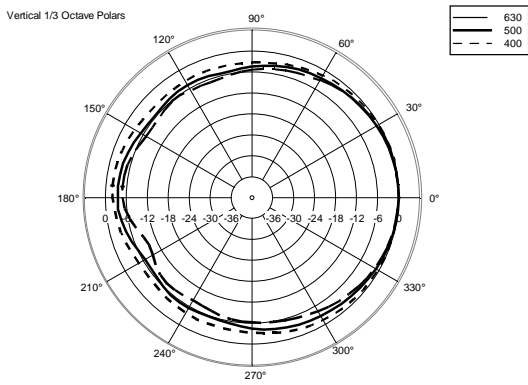

TECHNICAL SPECIFICATIONS

Acoustical specifications	Frequency Response (-10dB):	70 Hz ÷ 20000 Hz
	Max SPL @ 1m:	115 dB
	Horizontal coverage angle:	120°
	Vertical coverage angle:	80°
	Directivity index Q:	7
	System Sensitivity:	89 dB
Power section	Nominal Impedance (ohm):	8 ohm
	Power Handling:	80 W RMS
	Peak Power Handling:	320 W PEAK
	Recommended Amplifier:	160 W
	Crossover Frequencies:	2200 Hz
Transducers	Dome Tweeter:	1.3" neo, 1.0" v.c
	Nominal Impedance (ohm):	8 ohm
	Input Power Rating:	15 W AES, 30 W PROGRAM POWER
	Sensitivity:	92 dB, 1W @ 1m
	Woofers:	5.0", 1.2" v.c
	Nominal Impedance (ohm):	8 ohm
	Input Power Rating:	80 W AES, 160 W PROGRAM POWER
	Sensitivity:	89 dB, 1W @ 1m
Input/Output section	Input connectors:	Euroblock
	Output connectors:	Euroblock
Standard compliance	CE marking:	Yes
Physical specifications	Cabinet/Case Material:	Plywood
	Hardware:	4 x M6, 2 x M8
	Grille:	Steel with clothing
	Color:	Black
Size	Height:	303 mm / 11.93 inches
	Width:	172 mm / 6.77 inches
	Depth:	191 mm / 7.52 inches
	Weight:	4.5 kg / 9.92 lbs
Shipping informations	Package Height:	324 mm / 12.76 inches
	Package Width:	215 mm / 8.46 inches
	Package Depth:	196 mm / 7.72 inches
	Package Weight:	6 kg / 13.23 lbs

Horizontal 1/3 Octave Polars

Horizontal 1/3 Octave Polars

Horizontal 1/3 Octave Polars

Horizontal 1/3 Octave Polars

Horizontal One Octave Polars

ACCESSORIES

PANEL PNL IN-OUT SPEAKON

PART NUMBER **12399062**
EAN: