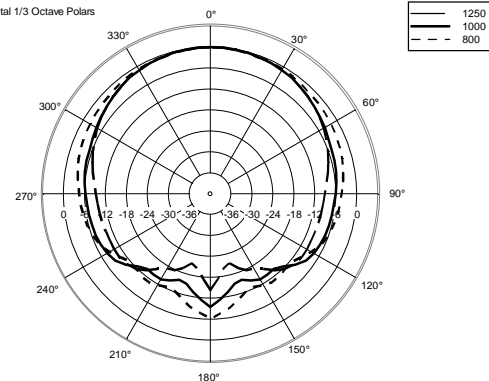

TECHNICAL SPECIFICATIONS

Acoustical specifications	Frequency Response (-10dB):	70 Hz ÷ 20000 Hz
	Max SPL @ 1m:	115 dB
	Horizontal coverage angle:	120°
	Vertical coverage angle:	80°
	Directivity index Q:	7
	System Sensitivity:	89 dB
Power section	Nominal Impedance (ohm):	8 ohm
	Power Handling:	80 W RMS
	Peak Power Handling:	320 W PEAK
	Recommended Amplifier:	160 W
	Crossover Frequencies:	2200 Hz
Transducers	Dome Tweeter:	1.3" neo, 1.0" v.c
	Nominal Impedance (ohm):	8 ohm
	Input Power Rating:	15 W AES, 30 W PROGRAM POWER
	Sensitivity:	92 dB, 1W @ 1m
	Woofers:	5.0", 1.2" v.c
	Nominal Impedance (ohm):	8 ohm
	Input Power Rating:	80 W AES, 160 W PROGRAM POWER
	Sensitivity:	89 dB, 1W @ 1m
Input/Output section	Input connectors:	Euroblock
	Output connectors:	Euroblock
Standard compliance	CE marking:	Yes
Physical specifications	Cabinet/Case Material:	Plywood
	Hardware:	4 x M6, 2 x M8
	Grille:	Steel with clothing
	Color:	Black
Size	Height:	303 mm / 11.93 inches
	Width:	172 mm / 6.77 inches
	Depth:	191 mm / 7.52 inches
	Weight:	4.5 kg / 9.92 lbs
Shipping informations	Package Height:	324 mm / 12.76 inches
	Package Width:	215 mm / 8.46 inches
	Package Depth:	196 mm / 7.72 inches
	Package Weight:	6 kg / 13.23 lbs

PART NUMBER

- **13000581**
COMPACT M 05
Black
EAN 8024530017774

SPEAKER COMPACT M 05

REV.
B

VISTA 3D / 3D VIEW

Horizontal 1/3 Octave Polars

Horizontal 1/3 Octave Polars

Horizontal 1/3 Octave Polars

Horizontal 1/3 Octave Polars

Horizontal 1/3 Octave Polars

Horizontal 1/3 Octave Polars

Horizontal 1/3 Octave Polars

Horizontal One Octave Polars

ACCESSORIES

PANEL PNL IN-OUT SPEAKON

PART NUMBER **12399062**
EAN: