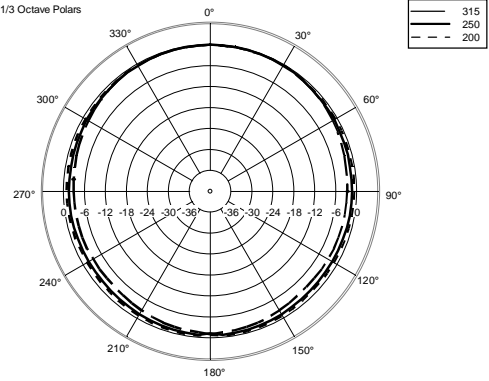

TECHNICAL SPECIFICATIONS

Acoustical specifications	Frequency Response (-10dB):	70 Hz ÷ 20000 Hz
	Max SPL @ 1m:	115 dB
	Horizontal coverage angle:	120°
	Vertical coverage angle:	80°
	Directivity index Q:	7
	System Sensitivity:	89 dB
Power section	Nominal Impedance (ohm):	8 ohm
	Power Handling:	80 W RMS
	Peak Power Handling:	320 W PEAK
	Recommended Amplifier:	160 W
	Crossover Frequencies:	2200 Hz
Transducers	Dome Tweeter:	1.3" neo, 1.0" v.c
	Nominal Impedance (ohm):	8 ohm
	Input Power Rating:	15 W AES, 30 W PROGRAM POWER
	Sensitivity:	92 dB, 1W @ 1m
	Woofers:	5.0", 1.2" v.c
	Nominal Impedance (ohm):	8 ohm
	Input Power Rating:	80 W AES, 160 W PROGRAM POWER
	Sensitivity:	89 dB, 1W @ 1m
Input/Output section	Input connectors:	Euroblock
	Output connectors:	Euroblock
Standard compliance	CE marking:	Yes
Physical specifications	Cabinet/Case Material:	Plywood
	Hardware:	4 x M6, 2 x M8
	Grille:	Steel with clothing
	Color:	Black
Size	Height:	303 mm / 11.93 inches
	Width:	172 mm / 6.77 inches
	Depth:	191 mm / 7.52 inches
	Weight:	4.5 kg / 9.92 lbs
Shipping informations	Package Height:	324 mm / 12.76 inches
	Package Width:	215 mm / 8.46 inches
	Package Depth:	196 mm / 7.72 inches
	Package Weight:	6 kg / 13.23 lbs

PART NUMBER

- **13000581**
COMPACT M 05
Black
EAN 8024530017774

SPEAKER COMPACT M 05

REV.
B

VISTA 3D / 3D VIEW

Horizontal 1/3 Octave Polars

Horizontal 1/3 Octave Polars

Horizontal 1/3 Octave Polars

Horizontal 1/3 Octave Polars

Horizontal 1/3 Octave Polars

Horizontal 1/3 Octave Polars

Horizontal 1/3 Octave Polars

Horizontal One Octave Polars

ACCESSORIES

PANEL PNL IN-OUT SPEAKON

PART NUMBER **12399062**
EAN: