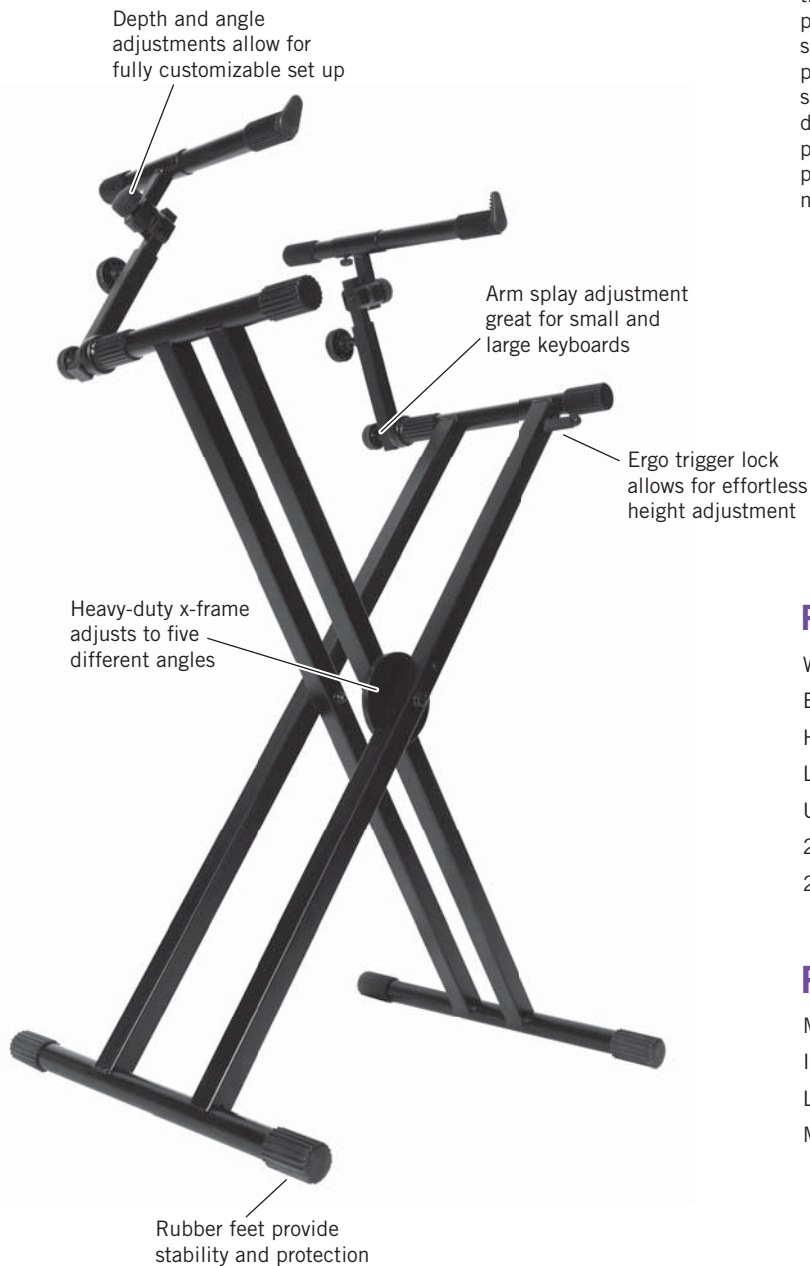

Double-X Ergo Lok Keyboard Stand

KS7292 | 13559

On-Stage®

Features and Benefits

Designed to accommodate any double keyboard set up, the On Stage KS7292 features 2nd tier arms that adjust not only left/right, front/back orientation but also tier height and depth. Multiple Posi-lok adjustments provide independent arm splay angles for both first and second tiers, while adjustable rubber arm sleeves position to fit virtually any keyboard. Complete with a spring loaded ergonomic trigger for swift, secure deployment, rubber end caps for stabilized instrument protection, rugged steel tube construction and black powder coat finish, the KS7292 provides second to none 2-tier strength and versatility.

Product Specifications

Weight Capacity	320 lbs.
Base Spread	12"-32"
Height Adj. (1st tier)	27"-38"
Lower Arm Depth	14.25"
Upper Arm Depth	15.5"
2nd Tier Arms Depth Adj.	10.5"
2nd Tier Arms Height Adj.	4.5"

Pricing

Model #	KS7292
Inv. #	13559
List	$199.99
MAP	$119.99

Call your On-Stage rep at 1.800.289.8889 | email: purchaseorders@musicpeopleinc.com | On-Stage.com