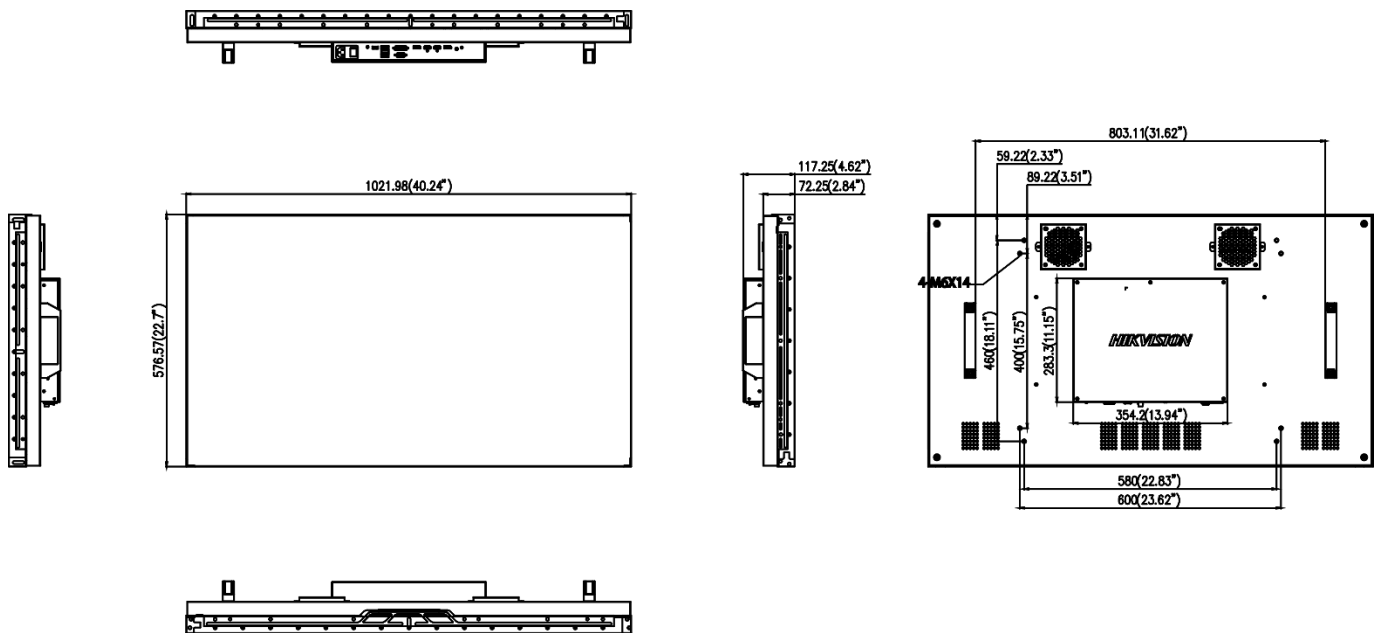

## ▪ Specification

Model		DS-D2046LU-Y
Display	Screen Size	46 inch
	Active Display Area	1018.08 (H) mm × 572.67 (V) mm
	Backlight	Direct-lit LED backlight
	Pixel Pitch	0.53 mm
	Physical Seam	3.5 mm
	Bezel Width	2.3 mm (top/left), 1.2 mm (bottom/right)
	Resolution	1920 × 1080@60 Hz (downward compatible)
	Brightness	500 cd/m <sup>2</sup>
	Viewing Angle	Horizontal 178°, vertical 178°
	Color Depth	8 bit, 16.7 M
	Contrast Ratio	1200:1
	Response Time	8 ms
	Color Gamut	72% NTSC
	Surface Treatment	Haze 25%, 3H
Interface	Video & Audio Input	VGA × 1, HDMI × 1, DVI × 1, DP × 1, USB × 1
	Video & Audio Output	HDMI × 1
	Control Interface	RS232 IN × 1, RS232 OUT × 1
Power	Power Supply	100-240 VAC, 50/60 Hz
	Power Consumption	≤ 111 W
	Standby Consumption	≤ 0.5 W
Working Environment	Working Temperature	0°C to 40°C (32°F to 104°F)
	Working Humidity	10% to 80% RH (non-condensing)
	Storage Temperature	-20°C to 60°C (-4°F to 140°F)
	Storage Humidity	10% to 80% RH (non-condensing)
General	Casing Material	SECC
	VESA	600 (H) mm × 400 (V) mm
	Product Dimension (W × H × D)	1021.98 mm × 576.57 mm × 72.25 mm (40.24" × 22.7" × 2.84")
	Package Dimension (W × H × D)	Carton with two displays: 1214 mm × 783 mm × 414 mm (47.8" × 30.83" × 16.3") Carton with a single display: 1214 mm × 783 mm × 414 mm (47.8" × 30.83" × 16.3")
	Net Weight	19.8 ± 0.5 kg (43.65 ± 1.1 lb) for single display
	Gross Weight	Carton with two displays: 48.5 ± 0.5 kg (106.92 ± 1.1 lb) Carton with a single display: 24.42 ± 0.5 kg (53.84 ± 1.1 lb)

## Dimension

Distributed by