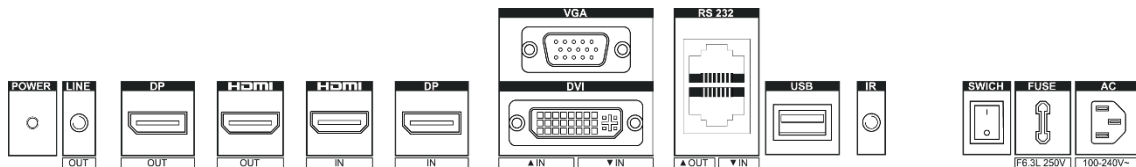

Packing List

LCD display × 1, power cable × 1, network cable × 1, 2-meter HDMI cable × 1, screw × 4, remote control × 1, IR receiver × 1, CD-ROM × 1, RS-232 converter × 1, quick start guide × 1

Available Model

DS-D2046LU-Y

Physical Interface

Interface	Description	Interface	Description
POWER	Power indicator	DVI IN	DVI-I input interface for digital signals
LINE OUT	Audio output interface for analog signals	RS 232 OUT	Serial loopback output interface
DP OUT	DP output interface for digital signals	RS 232 IN	Serial input interface
HDMI OUT	HDMI output interface for digital signals	USB	USB interface
HDMI IN	HDMI input interface for digital signals	IR	IR input interface
DP IN	DP input interface for digital signals	SWITCH	Switch button
VGA IN	VGA input interface for analog signals	-	-