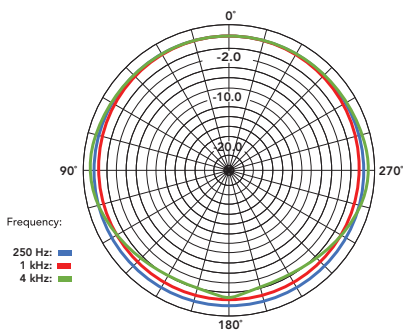

## ACOUSTIC AND ELECTRICAL SPECIFICATIONS:

Capsule:	Electret Condenser
Acoustic Principle:	Pre-polarised pressure transducer
Polar Pattern:	Omnidirectional
Frequency Range:	20Hz – 20kHz
Signal-to-Noise Ratio:	74dB
Dynamic Range:	102dB (as per IEC651)
Maximum SPL:	122dB SPL
Wireless Connectivity:	RØDE Series IV Wireless 2.4GHz
Transmission Range:	Up to 200m (line of sight)
Computer Connectivity:	USB-C (USB SuperSpeed 5Gbps)
Power Requirements:	In-built lithium-ion rechargeable (charged via USB)
Recording Capacity:	32GB (over 40 hours of recording)
Operating Time:	Up to 25 hours
Bit Depth:	32-bit
Sample Rate:	48 kHz

Colour:	Black
Weight (grams):	250
Dimensions (millimetres):	Length: 258 Width: 47 Height: 47

**WHATS IN THE BOX**

Interview PRO

Pop Filter

SuperSpeed USB-C to USB-C cable

Mic Clip

ZP2 Zip Pouch

**DIMENSIONS**

**POLAR PATTERN**

**FREQUENCY RESPONSE**

rode.com