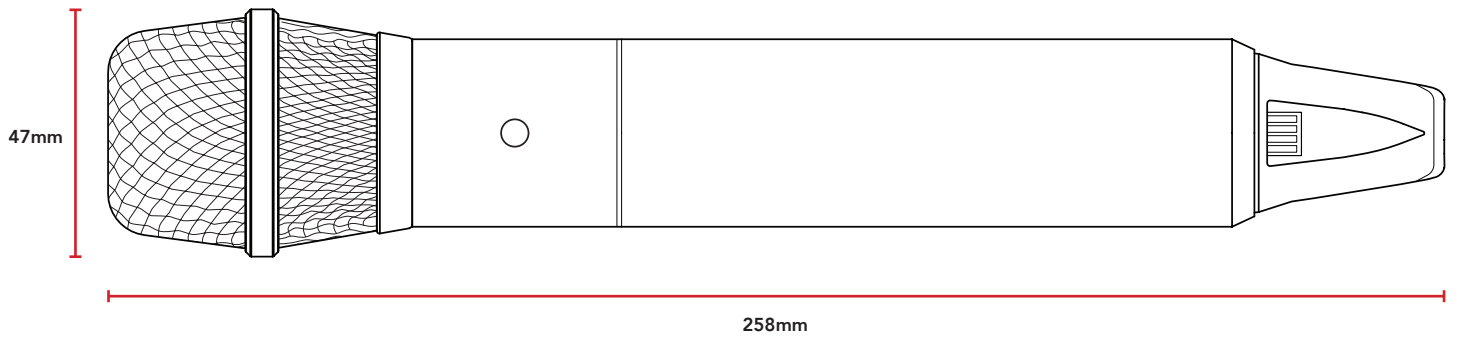

Colour:	Black
Weight (grams):	250
Dimensions (millimetres):	Length: 258 Width: 47 Height: 47

**WHATS IN THE BOX**

Interview PRO

Pop Filter

SuperSpeed USB-C to USB-C cable

Mic Clip

ZP2 Zip Pouch

**DIMENSIONS**