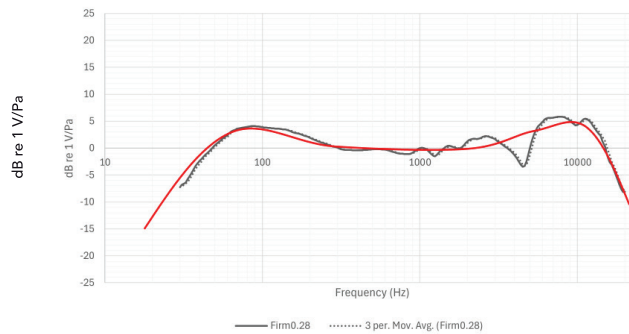

## ACOUSTIC AND ELECTRICAL SPECIFICATIONS:

Capsule:	Electret Condenser
Acoustic Principle:	Pre-polarised pressure transducer
Polar Pattern:	Omnidirectional
Frequency Range:	20Hz – 20kHz
Signal-to-Noise Ratio:	74dB
Dynamic Range:	102dB (as per IEC651)
Maximum SPL:	122dB SPL
Wireless Connectivity:	RØDE Series IV Wireless 2.4GHz
Transmission Range:	Up to 200m (line of sight)
Computer Connectivity:	USB-C (USB SuperSpeed 5Gbps)
Power Requirements:	In-built lithium-ion rechargeable (charged via USB)
Recording Capacity:	32GB (over 40 hours of recording)
Operating Time:	Up to 25 hours
Bit Depth:	32-bit
Sample Rate:	48 kHz

Colour:	Black
Weight (grams):	250
Dimensions (millimetres):	Length: 258 Width: 47 Height: 47

**WHATS IN THE BOX**

Interview PRO

Pop Filter

SuperSpeed USB-C to USB-C cable

Mic Clip

ZP2 Zip Pouch

**DIMENSIONS**

**POLAR PATTERN**

**FREQUENCY RESPONSE**

rode.com