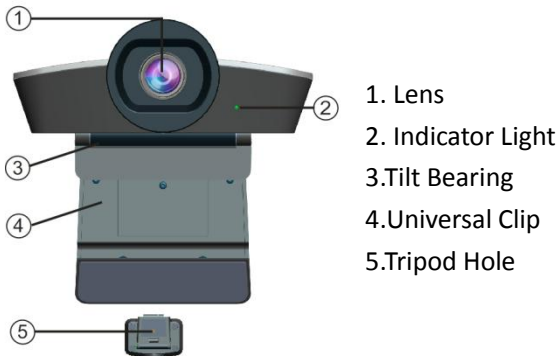

Product Features:

- USB3.0/2.0 super speed output;
- 12 megapixel fixed lens, 4x digital zoom;
- 108degree field of viewing;
- Lens distortion rate less than 5% (108° FOV); while even less than 1%(70° FOV)
- 1920x1080p30 high resolution;
- Without motor inside, zero mechanical failure risk;
- WDR, 3DNR, BLC, Anti-flicker feature;
- UVC control (via USB port)
- 2 years warranty

Fixed USB HD Video Camera

USB3.0 Model Spec

Sensor	1/2.8 inch high quality, 2.1 megapixel SONY CMOS sensor
Video Format	<i>USB 3.0 mode:</i> 1920*1080@30/25,1280*720@60/50/30/25 1024*576@30,960*540@30,704*576@30 360*640@30, 352*288@30
	<i>USB 2.0 mode:</i> 1280*720@25, 960*540@30, 704*576@30, 360*640@30, 352*288@30
Optical Zoom	12 megapixel fixed lens
Digital Zoom	4X
Field of Viewing	70°/108°
Sensor Resolution	2.1 megapixel
Control Port	USB3.0 (UVC)
Video Port	USB3.0
S/N Ratio	>50dB
Focal Length	f= 4.38mm/2.27mm
Minimum Lux.	0.1 lux
White Balance	Auto/Manual/Indoor/Outdoor
Iris	F 1.8
Electronic Shutter	Auto
Anti-Flicker	50HZ/60HZ/OFF
BLC	ON/OFF
WDR	Supported
Input Voltage	DC5V (USB3.0 port)
Dimension (L x W x H)	118.5mm×88.5mm×63.5mm
Net Weight	0.3KG

Fixed USB HD Video Camera

USB2.0 Model Spec

Sensor	1/2.8 inch high quality, 2.1 megapixel SONY CMOS sensor
Video Format	1080p30(MJPG), backward compatible
Optical Zoom	12 megapixel fixed lens
Digital Zoom	4X
Field of Viewing	70°/108°
Sensor Resolution	2.1 megapixel
Control Port	USB2.0 (UVC)
Video Port	USB2.0
S/N Ratio	>50dB
Focal Length	f= 4.38mm/2.27mm
Minimum Lux.	0.1 lux
White Balance	Auto/Manual/Indoor/Outdoor
Iris	F 1.8
Electronic Shutter	Auto
Anti-Flicker	50HZ/60HZ/OFF
BLC	ON/OFF
WDR	Supported
Input Voltage	DC5V (US23.0 port)
Dimension (L x Wx H)	118.5mm×88.5mm×63.5mm
Net Weight	0.3KG

Fixed USB HD Video Camera

Explanation:

Dimension Drawing : (mm)

Fixed USB HD Video Camera

Suggested Installation Modes:

Model 1: on top of laptop

Model 2: on top of monitor

Model 3: on top of flat TV screen