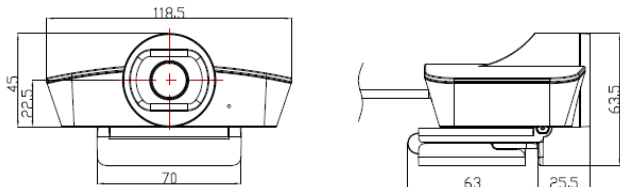

Fixed USB HD Video Camera

USB3.0 Model Spec

Sensor	1/2.8 inch high quality, 2.1 megapixel SONY CMOS sensor
Video Format	<i>USB 3.0 mode:</i> 1920*1080@30/25,1280*720@60/50/30/25 1024*576@30,960*540@30,704*576@30 360*640@30, 352*288@30
	<i>USB 2.0 mode:</i> 1280*720@25, 960*540@30, 704*576@30, 360*640@30, 352*288@30
Optical Zoom	12 megapixel fixed lens
Digital Zoom	4X
Field of Viewing	70°/108°
Sensor Resolution	2.1 megapixel
Control Port	USB3.0 (UVC)
Video Port	USB3.0
S/N Ratio	>50dB
Focal Length	f= 4.38mm/2.27mm
Minimum Lux.	0.1 lux
White Balance	Auto/Manual/Indoor/Outdoor
Iris	F 1.8
Electronic Shutter	Auto
Anti-Flicker	50HZ/60HZ/OFF
BLC	ON/OFF
WDR	Supported
Input Voltage	DC5V (USB3.0 port)
Dimension (L x W x H)	118.5mm×88.5mm×63.5mm
Net Weight	0.3KG

Fixed USB HD Video Camera

USB2.0 Model Spec

Sensor	1/2.8 inch high quality, 2.1 megapixel SONY CMOS sensor
Video Format	1080p30(MJPG), backward compatible
Optical Zoom	12 megapixel fixed lens
Digital Zoom	4X
Field of Viewing	70°/108°
Sensor Resolution	2.1 megapixel
Control Port	USB2.0 (UVC)
Video Port	USB2.0
S/N Ratio	>50dB
Focal Length	f= 4.38mm/2.27mm
Minimum Lux.	0.1 lux
White Balance	Auto/Manual/Indoor/Outdoor
Iris	F 1.8
Electronic Shutter	Auto
Anti-Flicker	50HZ/60HZ/OFF
BLC	ON/OFF
WDR	Supported
Input Voltage	DC5V (US23.0 port)
Dimension (L x Wx H)	118.5mm×88.5mm×63.5mm
Net Weight	0.3KG

Fixed USB HD Video Camera

Explanation:

Dimension Drawing : (mm)

Fixed USB HD Video Camera

Suggested Installation Modes:

Model 1: on top of laptop

Model 2: on top of monitor

Model 3: on top of flat TV screen