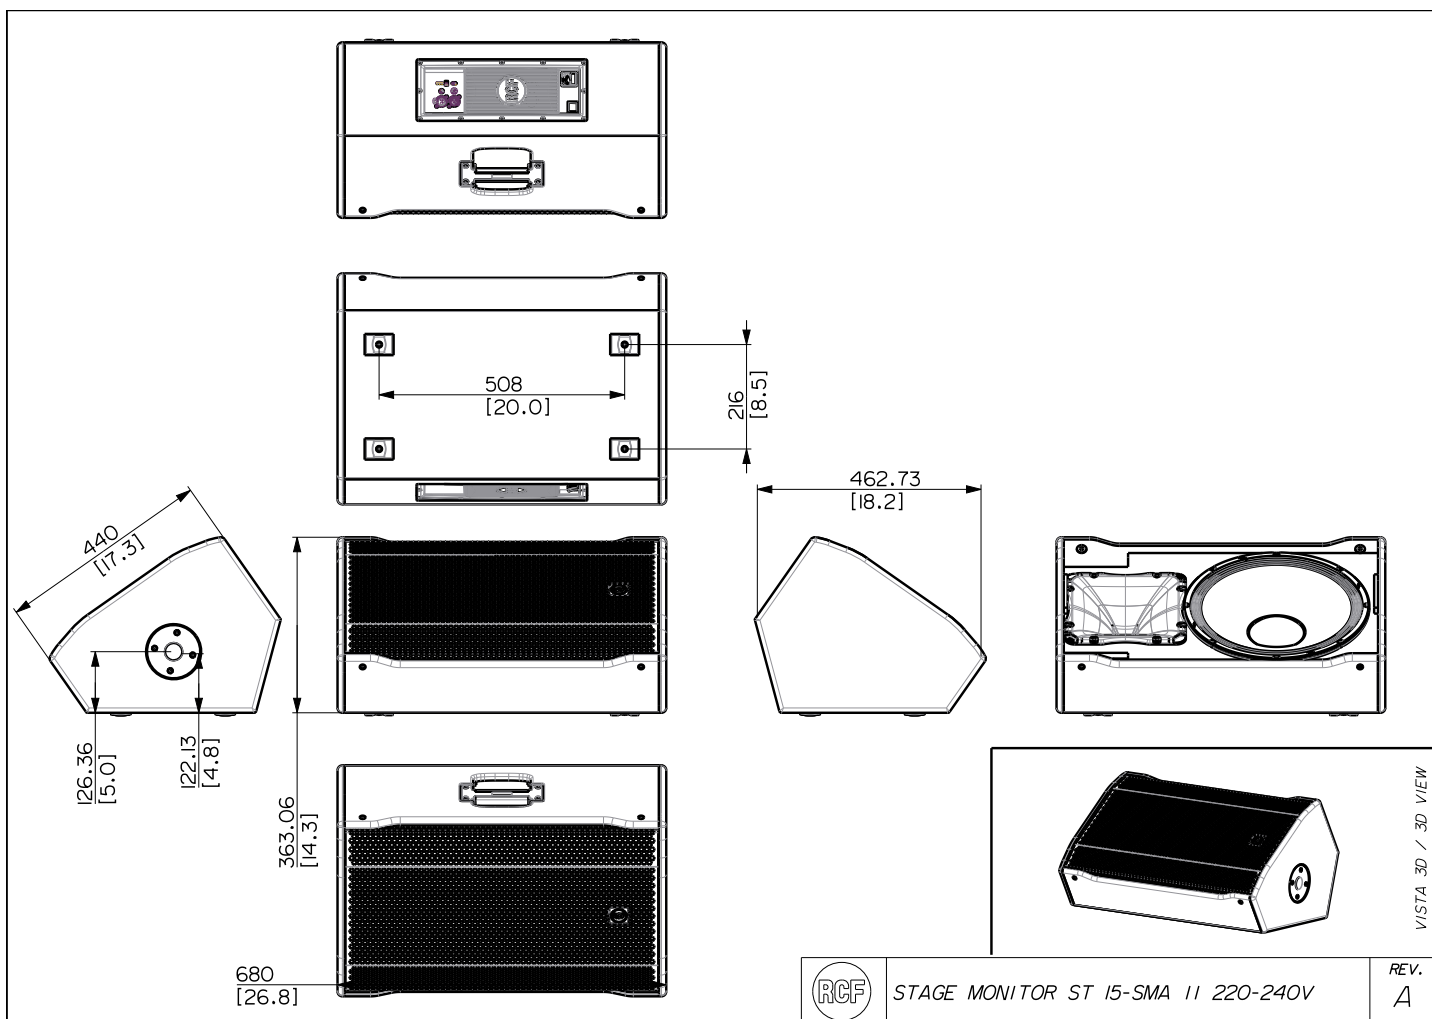

FEATURES

- 1200 Watt
- 131 dB max SPL
- 90° x 60° coverage
- FiRPHASE for 0° Phase Response
- 15" Woofer, 2.5" v.c.
- 1.0" C.Driver, 1.4 v.c.
- Multifunctional cabinet

TECHNICAL SPECIFICATIONS

Acoustical specifications	Frequency Response:	45 Hz ÷ 20000 Hz
	Max SPL @ 1m:	131 dB
	Horizontal coverage angle:	90°
	Vertical coverage angle:	60°
Transducers	Compression Driver:	1.0", 1.4" v.c
	Woofers:	15", 2.5" v.c
Input/Output section	Input signal:	bal/unbal
	Input connectors:	XLR, Jack
	Output connectors:	XLR
	Input sensitivity:	-2 dBu/+4 dBu
Processor section	Crossover Frequencies:	1400 Hz
	Protections:	RMS, HF
	Limiter:	Soft Limiter
Power section	Total Power:	1200 W Peak, 600 W RMS
	High frequencies:	400 W Peak, 200 W RMS
	Low frequencies:	800 W Peak, 400 W RMS
	Cooling:	Convection
	Connections:	VDE
Standard compliance	CE marking:	Yes
Physical specifications	Cabinet/Case Material:	Baltic birch plywood
	Handles:	1 side
	Pole mount/Cap:	Yes
	Grille:	Steel
	Color:	Black
Size	Height:	362 mm / 14.25 inches
	Width:	673 mm / 26.5 inches
	Depth:	473 mm / 18.62 inches
	Weight:	20.3 kg / 44.75 lbs
Shipping informations	Package Height:	733 mm / 28.86 inches
	Package Width:	421 mm / 16.57 inches
	Package Depth:	502 mm / 19.76 inches
	Package Weight:	21.7 kg / 47.84 lbs

EAN 8024530017545

VISTA 3D / 3D VIEW

ACCESSORIES

AC PMA - POLE MOUNT

PART NUMBER **13360034**
EAN: 8024530007713

AC PM-M20

PART NUMBER **13360067**
EAN: 8024530014599

AC PMX POLE MOUNT M20