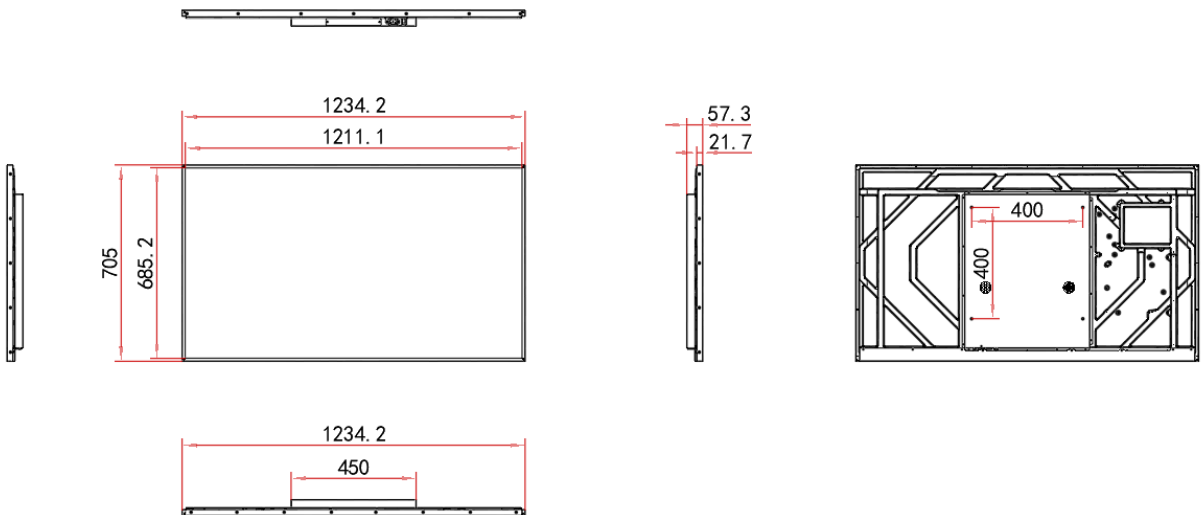

Specification

Model	SA43UM-MA01	SA49UM-MA01	SA55UM-MA01	SA65UM-MA01	SA75UM-MA01
Physical					
Color	Black				
Bezel (mm)	7.8 (L/R/T/B)	11.2 (L/R/T/B)	11.5 (L/R/T/B)	10.6mm (L/R/T/B)	30.5mm (L/R/T/B)
Material	Metal				
Tempered Glass	-				
Body Dimension (W×H×D, mm)	961*549.2*4 7.7	1098.4*628.6 *57	1234.2*705* 57.3	1453.3*828.5 *57.3	1710.6*990* 97.4
Set Weight	10.5 Kg	14 Kg	18 Kg	27Kg	40Kg
Package Dimension (W×D×H, mm)	1080*142 *700	1250*160 *795	1370*16 5*850	1590*165 *975	1850*210 *1150
Package Weight	14.5 Kg	19 Kg	26Kg	37Kg	55Kg
VESA Mounting	400 *400	400 *400	400 *400	400 *400	600 *500

Dimension Drawing

Unit: mm

SA43UM-MA01

Specification

Dimension Drawing

Unit: mm

SA49UM-MA01

SA55UM-MA01

Specification

Dimension Drawing

Unit: mm

SA65UM-MA01

SA75UM-MA01

Specification

Accessories List

No.	Parts	Qty	Specification
1	Power cord	1	1.5m
2	Remote controller	1	-
3	User Manual	1	-