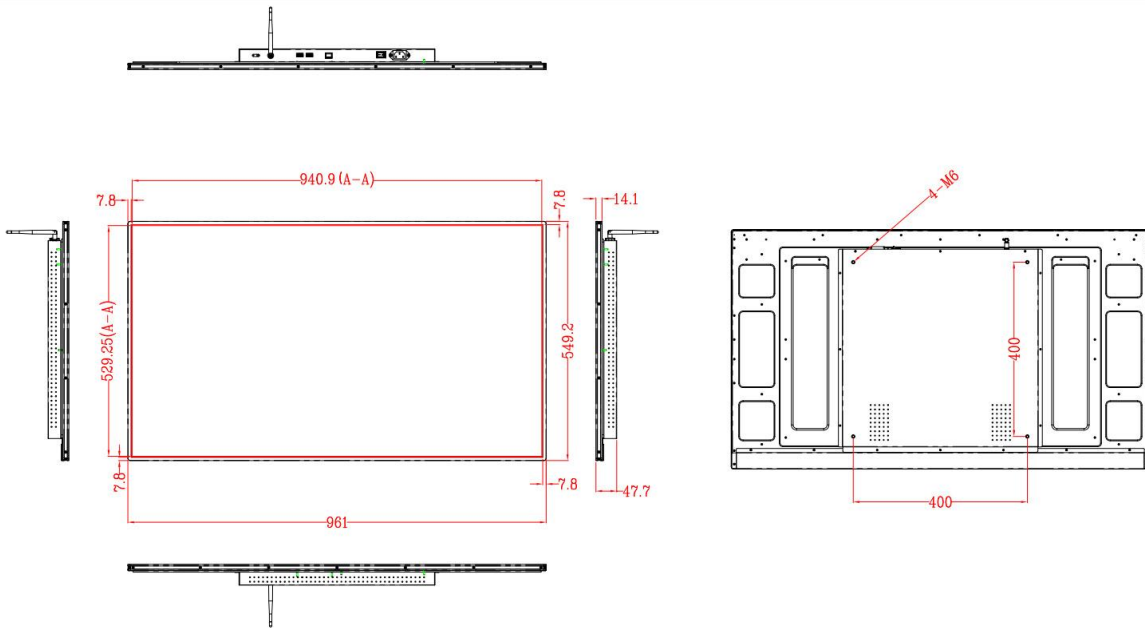

Specification

Model	SA43UM-MA01	SA49UM-MA01	SA55UM-MA01	SA49UM-MA01	SA49UM-MA01
Display					
Screen Size (Diagonal)	43 inch	49 inch	55 inch	65 inch	75 inch
Native Resolution	3840 (H) × 2160 (V)				
Aspect Ratio	16 : 9				
Brightness	500 cd/m ²				
Contrast	≥ 1200:1				
View Angle	178°(H) / 178°(V)				
Display Color	16.7M				
Response Time	8ms				
Haze	25%				
Operation Time	7 × 24H				
Life Time (Light Source)	50,000 Hrs. (Typ.)				
Interface					
HDMI IN	× 2 (HDMI1 ARC / HDMI 2)				
USB	USB 3.0×1, USB 2.0(OTG)× 1				
AUDIO OUT	× 1(3.5mm Earphone)				
RS232	×1 (DB9)				
RJ45	×1				
TF/SIM Card	× 1(Optional)				
Configuration					
CPU	A55*4, up to 1.9GHz				
GPU	Multi-Core Mali-G52				
RAM/Storage	4/32G (8/64G Optional)				
OS	Android 13				
LAN	10/100M				
WIFI	802.11b/g/n(2.4G+5G)				
Bluetooth	BT5.0				
Built-In Speaker	10W × 2 (8Ω)				
Power					
Power supply	AC 100~240V 50/60Hz				
Power consumption	≤70W	≤138W	≤168W	≤ 190W	≤ 250W
Environment					
Operation Temperature	0°C~40°C				
Operation Humidity	20%~80% RH				
Storage Temperature	-20°C~60°C				
Storage Humidity	10%~80% RH				

Specification

Model	SA43UM-MA01	SA49UM-MA01	SA55UM-MA01	SA65UM-MA01	SA75UM-MA01
Physical					
Color	Black				
Bezel (mm)	7.8 (L/R/T/B)	11.2 (L/R/T/B)	11.5 (L/R/T/B)	10.6mm (L/R/T/B)	30.5mm (L/R/T/B)
Material	Metal				
Tempered Glass	-				
Body Dimension (W×H×D, mm)	961*549.2*4 7.7	1098.4*628.6 *57	1234.2*705* 57.3	1453.3*828.5 *57.3	1710.6*990* 97.4
Set Weight	10.5 Kg	14 Kg	18 Kg	27Kg	40Kg
Package Dimension (W×D×H, mm)	1080*142 *700	1250*160 *795	1370*16 5*850	1590*165 *975	1850*210 *1150
Package Weight	14.5 Kg	19 Kg	26Kg	37Kg	55Kg
VESA Mounting	400 *400	400 *400	400 *400	400 *400	600 *500

Dimension Drawing

Unit: mm

SA43UM-MA01

Specification

Dimension Drawing

Unit: mm

SA49UM-MA01

SA55UM-MA01

Specification

Dimension Drawing

Unit: mm

SA65UM-MA01

SA75UM-MA01

Specification

Accessories List

No.	Parts	Qty	Specification
1	Power cord	1	1.5m
2	Remote controller	1	-
3	User Manual	1	-