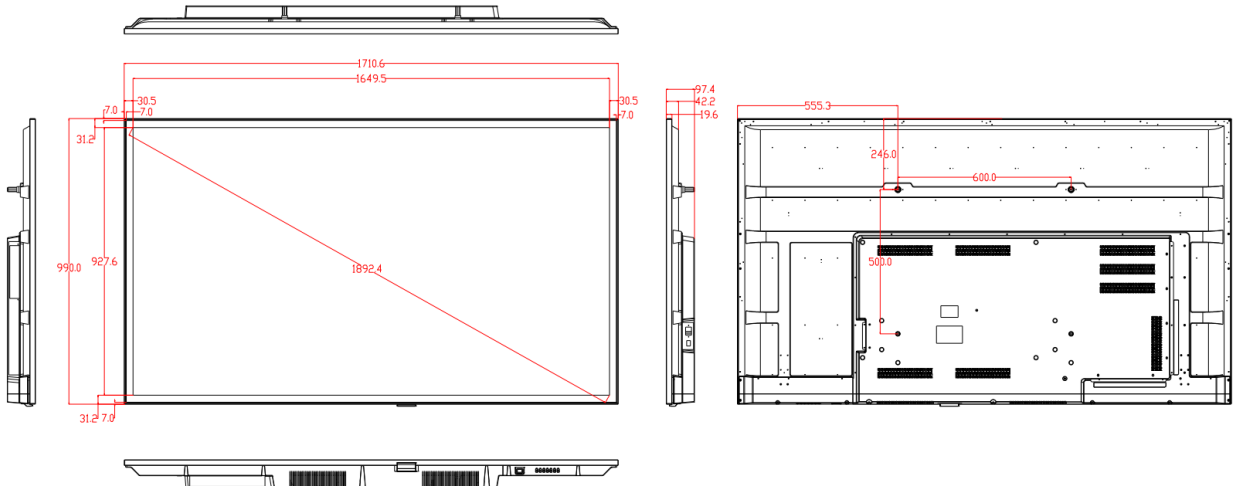

Specification

Model	SA43UM-MA01	SA49UM-MA01	SA55UM-MA01	SA65UM-MA01	SA75UM-MA01
Physical					
Color	Black				
Bezel (mm)	7.8 (L/R/T/B)	11.2 (L/R/T/B)	11.5 (L/R/T/B)	10.6mm (L/R/T/B)	30.5mm (L/R/T/B)
Material	Metal				
Tempered Glass	-				
Body Dimension (W×H×D, mm)	961*549.2*4 7.7	1098.4*628.6 *57	1234.2*705* 57.3	1453.3*828.5 *57.3	1710.6*990* 97.4
Set Weight	10.5 Kg	14 Kg	18 Kg	27Kg	40Kg
Package Dimension (W×D×H, mm)	1080*142 *700	1250*160 *795	1370*16 5*850	1590*165 *975	1850*210 *1150
Package Weight	14.5 Kg	19 Kg	26Kg	37Kg	55Kg
VESA Mounting	400 *400	400 *400	400 *400	400 *400	600 *500

Dimension Drawing

Unit: mm

SA43UM-MA01

Specification

Dimension Drawing

Unit: mm

SA49UM-MA01

SA55UM-MA01

Specification

Dimension Drawing

Unit: mm

SA65UM-MA01

SA75UM-MA01

Specification

Accessories List

No.	Parts	Qty	Specification
1	Power cord	1	1.5m
2	Remote controller	1	-
3	User Manual	1	-