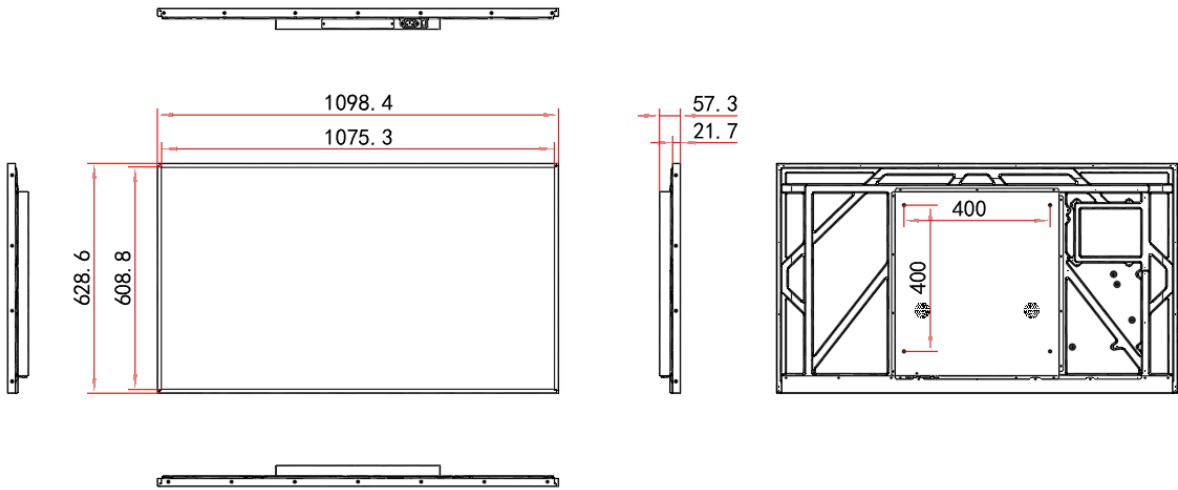

Specification

Model	SA43UM-MA01	SA49UM-MA01	SA55UM-MA01	SA65UM-MA01	SA75UM-MA01
Physical					
Color	Black				
Bezel (mm)	7.8 (L/R/T/B)	11.2 (L/R/T/B)	11.5 (L/R/T/B)	10.6mm (L/R/T/B)	30.5mm (L/R/T/B)
Material	Metal				
Tempered Glass	-				
Body Dimension (W×H×D, mm)	961*549.2*4 7.7	1098.4*628.6 *57	1234.2*705* 57.3	1453.3*828.5 *57.3	1710.6*990* 97.4
Set Weight	10.5 Kg	14 Kg	18 Kg	27Kg	40Kg
Package Dimension (W×D×H, mm)	1080*142 *700	1250*160 *795	1370*16 5*850	1590*165 *975	1850*210 *1150
Package Weight	14.5 Kg	19 Kg	26Kg	37Kg	55Kg
VESA Mounting	400 *400	400 *400	400 *400	400 *400	600 *500

Dimension Drawing

Unit: mm

SA43UM-MA01

Specification

Dimension Drawing

Unit: mm

SA49UM-MA01

SA55UM-MA01

Specification

Dimension Drawing

Unit: mm

SA65UM-MA01

SA75UM-MA01

Specification

Accessories List

No.	Parts	Qty	Specification
1	Power cord	1	1.5m
2	Remote controller	1	-
3	User Manual	1	-