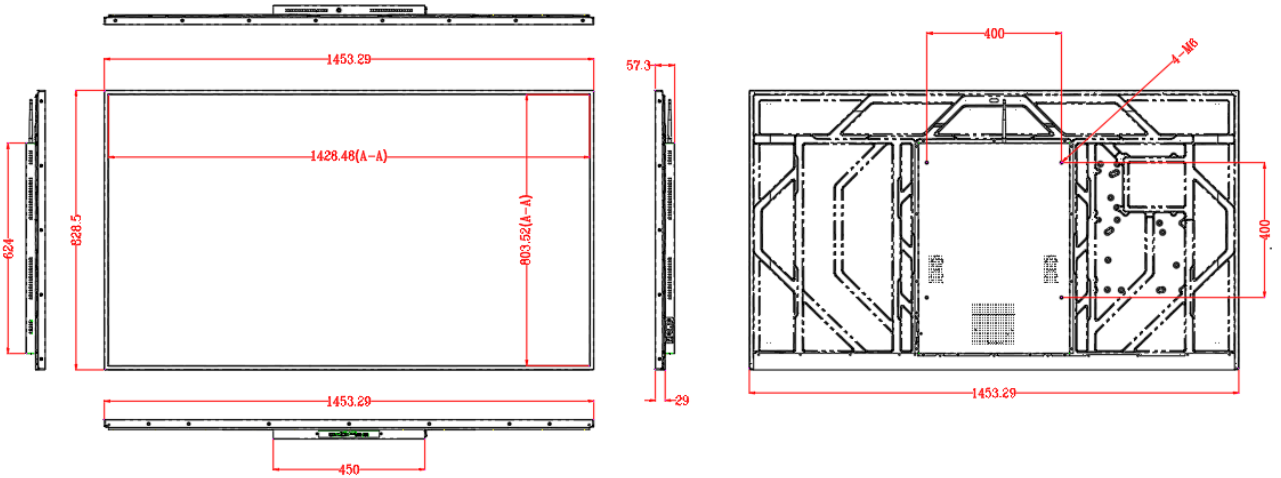

Specification

Model	SA43UM-MA01	SA49UM-MA01	SA55UM-MA01	SA65UM-MA01	SA75UM-MA01
Physical					
Color	Black				
Bezel (mm)	7.8 (L/R/T/B)	11.2 (L/R/T/B)	11.5 (L/R/T/B)	10.6mm (L/R/T/B)	30.5mm (L/R/T/B)
Material	Metal				
Tempered Glass	-				
Body Dimension (W×H×D, mm)	961*549.2*4 7.7	1098.4*628.6 *57	1234.2*705* 57.3	1453.3*828.5 *57.3	1710.6*990* 97.4
Set Weight	10.5 Kg	14 Kg	18 Kg	27Kg	40Kg
Package Dimension (W×D×H, mm)	1080*142 *700	1250*160 *795	1370*16 5*850	1590*165 *975	1850*210 *1150
Package Weight	14.5 Kg	19 Kg	26Kg	37Kg	55Kg
VESA Mounting	400 *400	400 *400	400 *400	400 *400	600 *500

Dimension Drawing

Unit: mm

SA43UM-MA01

Specification

Dimension Drawing

Unit: mm

SA49UM-MA01

SA55UM-MA01

Specification

Dimension Drawing

Unit: mm

SA65UM-MA01

SA75UM-MA01

Specification

Accessories List

No.	Parts	Qty	Specification
1	Power cord	1	1.5m
2	Remote controller	1	-
3	User Manual	1	-