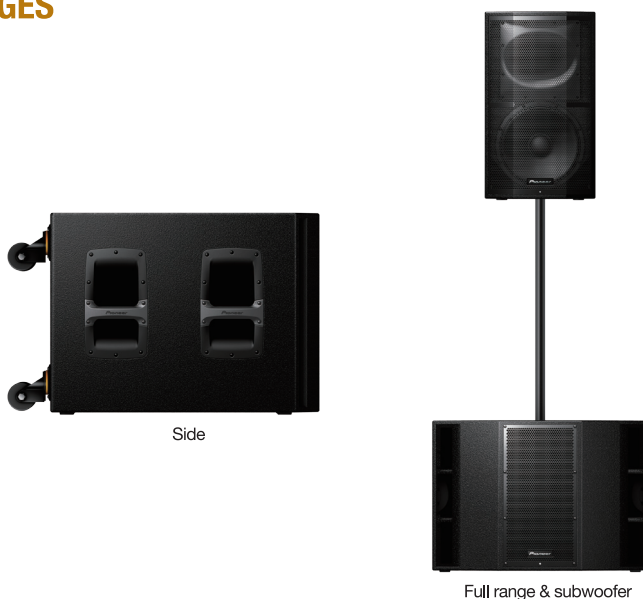

XPRS215S

TECHNICAL DRAWING

APPLICATION

Clubs / Bars / Houses of Worship / Live sound

IMAGES

AMPLIFIER MODULE