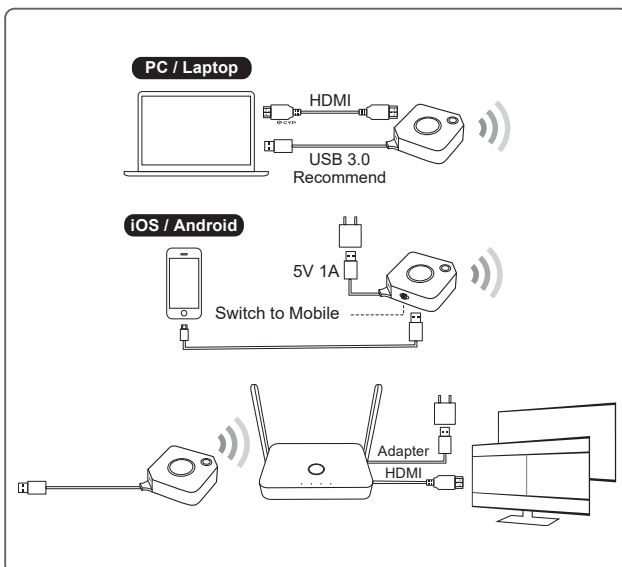

#### RECEIVER

Top View

Back View

### DIAGRAM

### FEATURES

- No App required, just press one key to work with the projector
- High compatibility with iOS, Android, Windows, and macOS
- Support 1080p input and 4K30 output
- 802.11ac 5GHz Wi-Fi transmission
- Support touchback, Google Cast and AirPlay
- Support up to 4 split screens
- Allow up to 64 connections simultaneously
- Support multi I/O: HDMI and USB