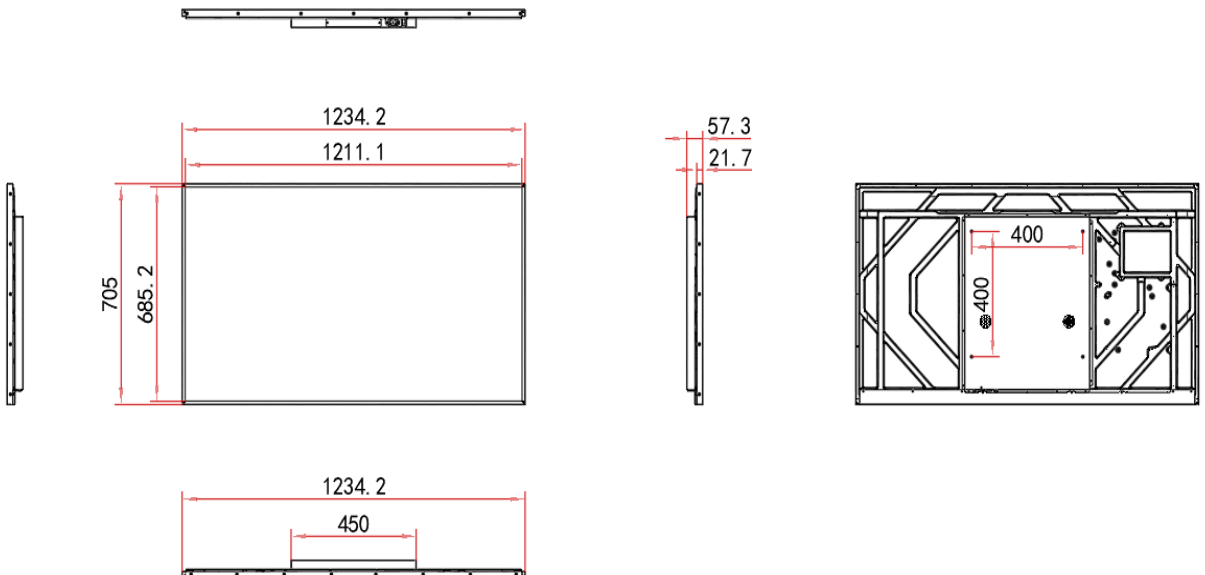

SL55UM-MM01