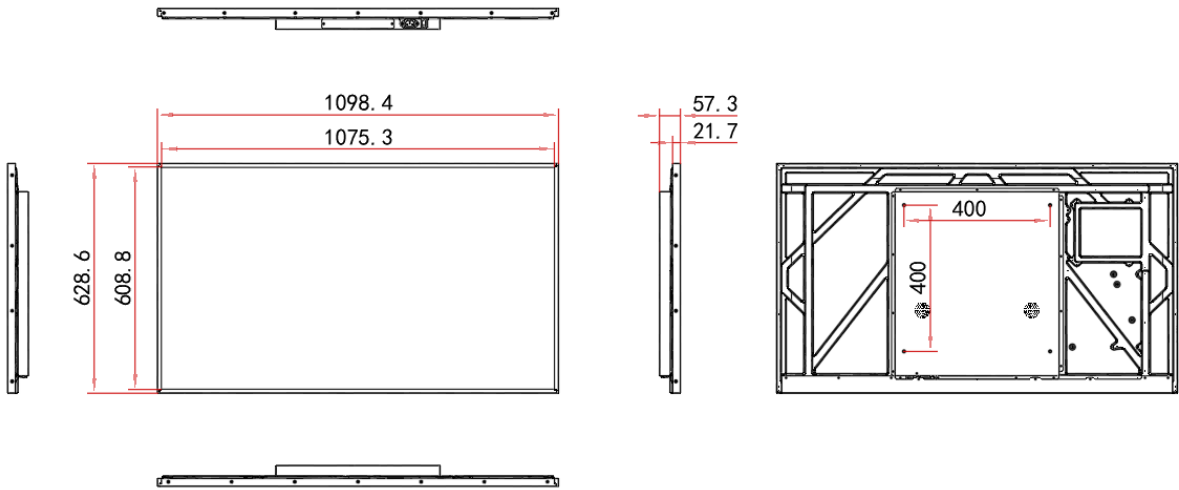

Specification

Dimension Drawing

Unit: mm

SL49UM-MM01