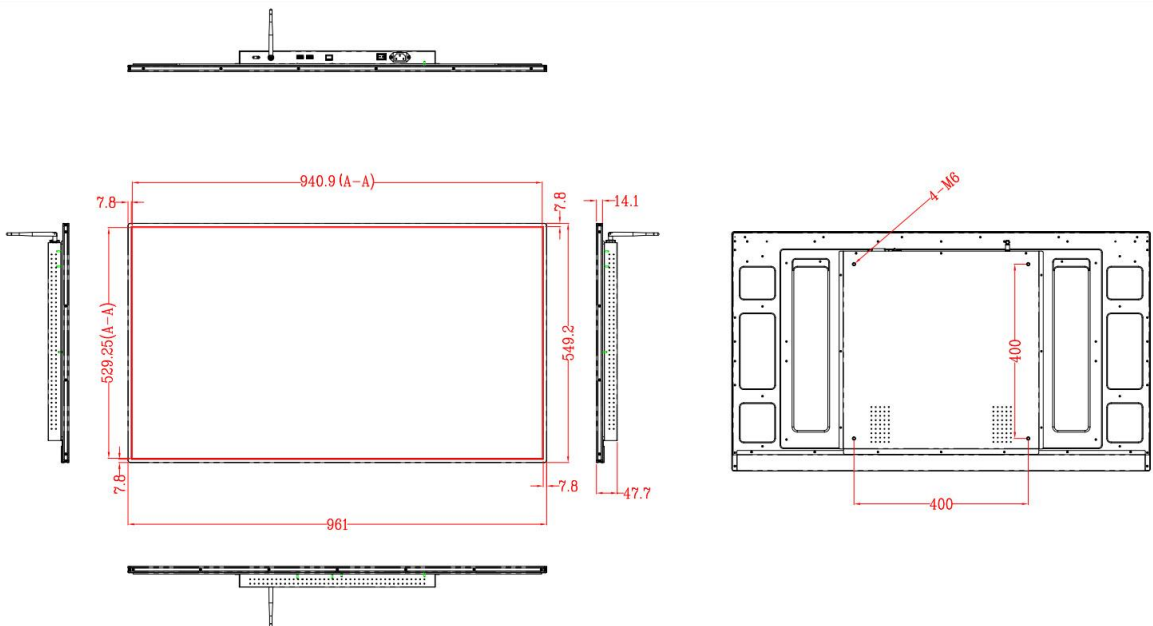

Specification

Model	SL43UM-MM01	SL49UM-MM01	SL55UM-MM01	SL65UM-MM01	SL75UM-MM01
Physical					
Color	Black				
Bezel (mm)	7.8 (L/R/T/B)	11.2 (L/R/T/B)	11.5 (L/R/T/B)	10.6mm (L/R/T/B)	30.5mm (L/R/T/B)
Material	Metal				
Tempered Glass	-				
Body Dimension (W×H×D, mm)	961*549.2*4 7.7	1098.4*628.6 *57	1234.2*705* 57.3	1453.3*828.5 *57.3	1710.6*990* 97.4
Set Weight	10.5 Kg	14 Kg	18 Kg	27Kg	40Kg
Package Dimension (W×D×H, mm)	1080*142 *700	1250*160 *795	1370*16 5*850	1590*165 *975	1850*210 *1150
Package Weight	14.5 Kg	19 Kg	26Kg	37Kg	55Kg
VESA Mounting	400 *400	400 *400	400 *400	400 *400	600 *500

Dimension Drawing

Unit: mm

SL43UM-MM01