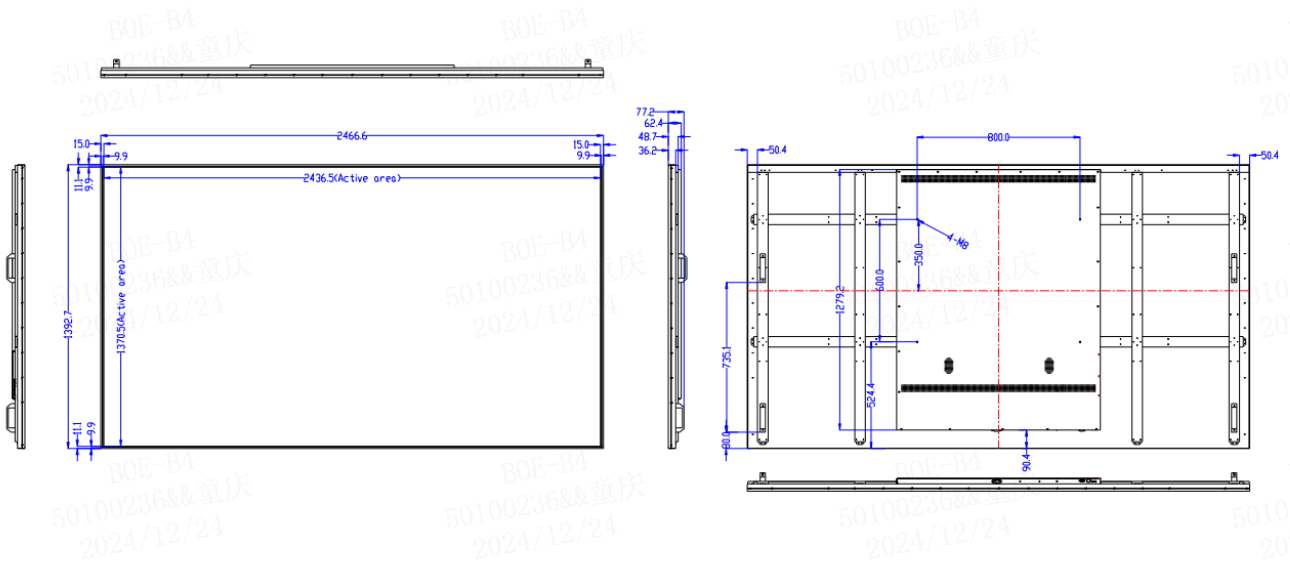

Specification

Model SR110AA04

Display

Screen Size (Diagonal)	110 inch
Native Resolution	3840 (H) × 2160 (V)
Aspect Ratio	16 : 9
Brightness	700 cd/m ²
Contrast	≥ 1200:1
View Angle	178°(H) / 178°(V)
Display Color	16.7M
Response Time	8ms
Operation Time	7 × 24H
Surface	1% Haze
Life Time (Light Source)	50,000 Hrs (Typ.)

Specification

Model	SR110AA04
Physical	
Color/Material	Black/Aluminum
Bezel Width(L/R/T/B)	9.9mm
Set Outline Dimension (W×H×D)	2466.6*1392.7*62.4mm
Package Dimension (W×D×H) Honeycomb	2680*1730*310mm
Set Weight	80KG
Packed Weight (1 Sets inside)	120KG
VESA Mounting	800×600mm
VESA Hole Size	8mm

Dimension Drawing

❖ SR110AA04

❖ Accessories Lists

No.	Parts	Qty	Specification
1	Power cord	1	1.5m
2	Remote controller	1	-
3	User Manual	1	-