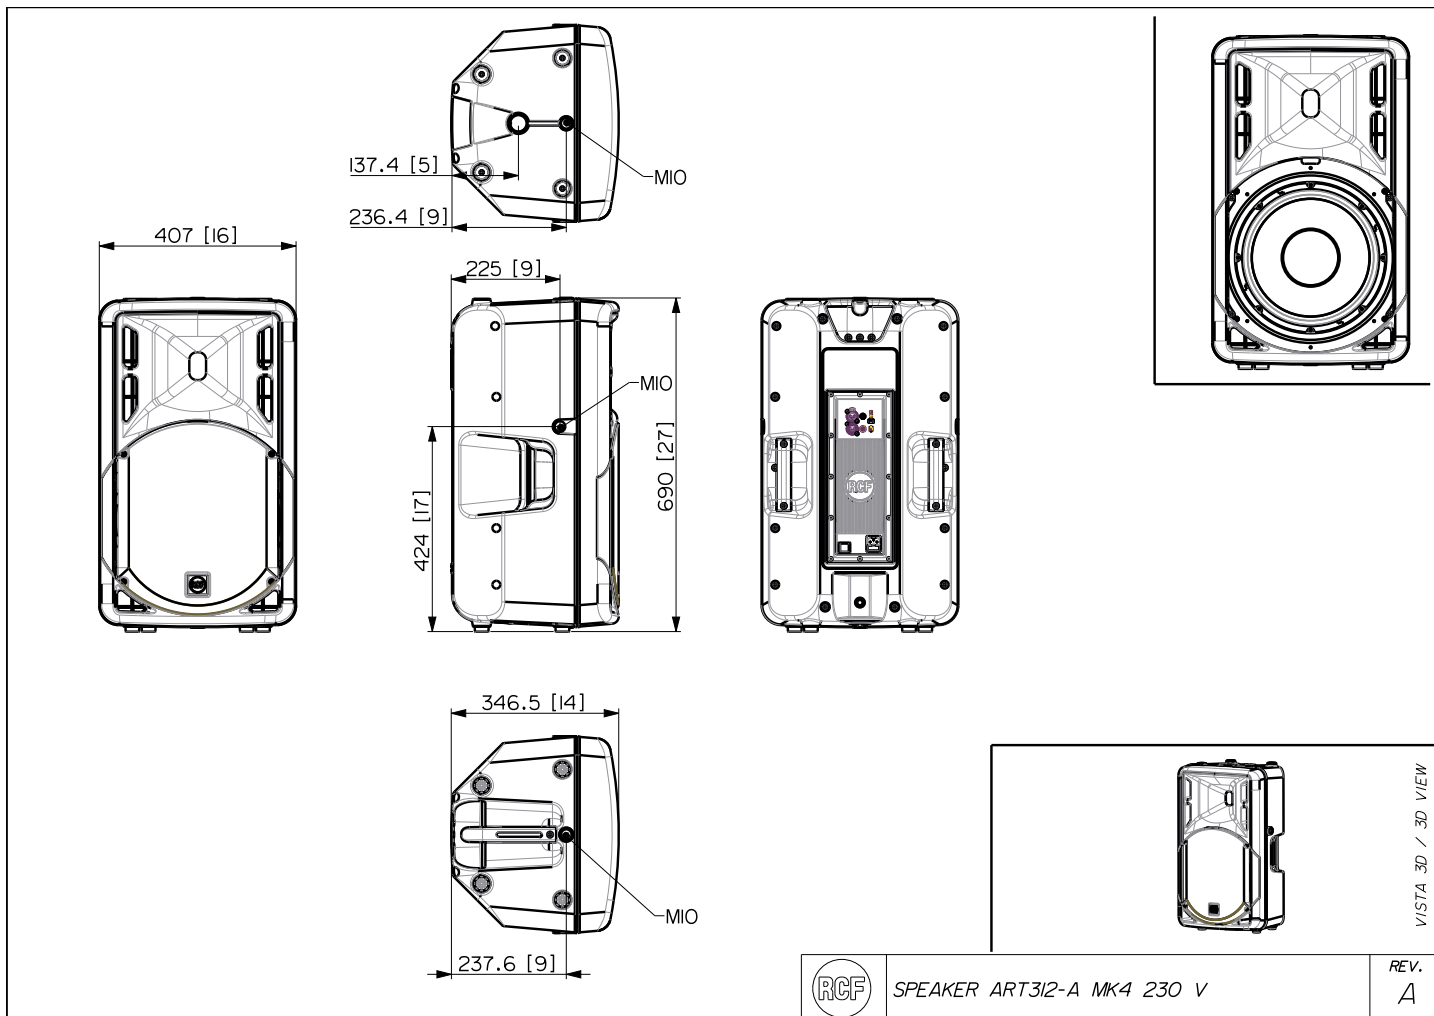

FEATURES

- 128 dB Max SPL
- 800 WATT 2-way peak power
- DSP Processing with FIRPHASE
- 12" woofer, high power 2.5" voice coil
- 1" HF driver, mylar dome, 1.5" voice coil

TECHNICAL SPECIFICATIONS

Acoustical specifications	Frequency Response:	50 Hz ÷ 20000 Hz
	Max SPL @ 1m:	128 dB
	Horizontal coverage angle:	90°
	Vertical coverage angle:	60°
Transducers	Compression Driver:	1.0", 1.5" v.c
	Woofer:	12", 2.5" v.c
Input/Output section	Input signal:	bal/unbal
	Input connectors:	XLR, Jack
	Output connectors:	XLR
	Input sensitivity:	-2 dBu/+4 dBu
	Mic. Input Sensitivity:	-32 dBu
Processor section	Crossover Frequencies:	1800 Hz
	Protections:	Thermal, RMS
	Limiter:	Soft Limiter
	Controls:	Volume, Boost, Mic/Line
Power section	Total Power:	800 W Peak, 400 W RMS
	High frequencies:	200 W Peak, 100 W RMS
	Low frequencies:	600 W Peak, 300 W RMS
	Cooling:	Convection
	Connections:	VDE
Standard compliance	CE marking:	Yes
Physical specifications	Cabinet/Case Material:	PP Composite
	Hardware:	4 x M10
	Handles:	1 Top, 2 Side
	Pole mount/Cap:	Yes
	Grille:	Steel
	Color:	Black
Size	Height:	680 mm / 26.77 inches
	Width:	405 mm / 15.94 inches
	Depth:	345 mm / 13.58 inches
	Weight:	16.8 kg / 37.04 lbs
Shipping informations	Package Height:	406 mm / 15.98 inches
	Package Width:	466 mm / 18.35 inches
	Package Depth:	798 mm / 31.42 inches
	Package Weight:	19.8 kg / 43.65 lbs

PART NUMBER

• **13000540**

ART 312-A MK4

115V

EAN 8024530015190

• **13000539**

ART 312-A MK4

220-240V

EAN 8024530014797

VISTA 3D / 3D VIEW