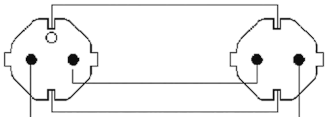

Product information

The CAB475-G is an extension power cable schuko male and female connectors. The cable is provided with a female schuko power connector and a male schuko power connector on the other end of the cable. The power cable contains 3 conductors with a section of 1.5 mm²

Components

- CableType: H07RN-F3G1.5 - Power cable

Properties

Usage

MOBILE

RENTAL

Wiring Diagrams

Variants